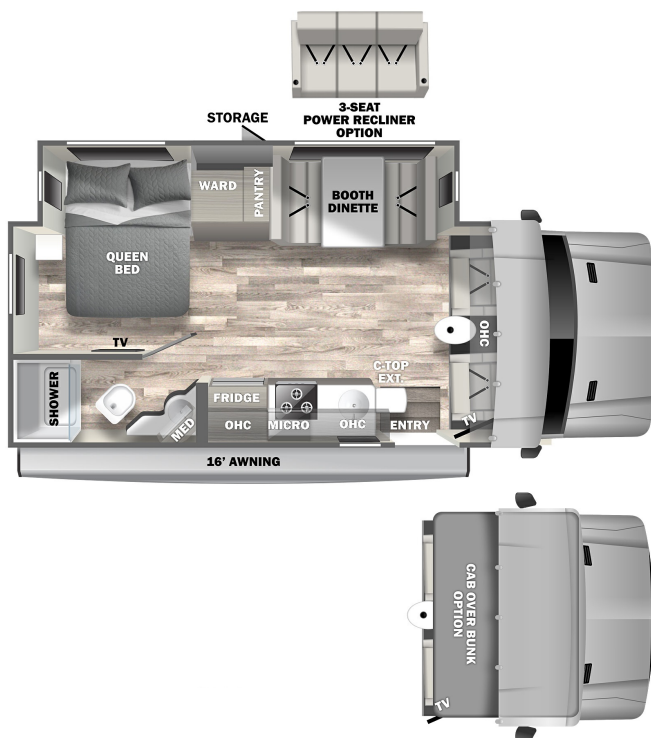

2024 DYNAMAX CORPORATION ISATA 3 SERIES 24FW

SPECIFICATIONS

Year	2024
Manufacturer	DYNAMAX CORPORATION
Brand	ISATA 3 SERIES
Model	24FW
Type	Motorhome
Class	C
Fuel Type	Diesel
Status	New
Stock #	7442
Financing Available	✓
Warranty Available	✓
Odometer	0 kms.
VIN	234495
Chassis	MERCEDES-BENZ SPRINTER
Engine	N/A
Transmission	N/A
Suspension	N/A
Leveling	N/A
Exterior Length	24.0 ft.
Dry Weight	N/A lbs.
Sleeping Capacity	5 person(s)
Interior Colour	CRESCENT & DRIFTWOOD II
Exterior Colour	GRANITE FULL BODY PAINT
Slideouts	1