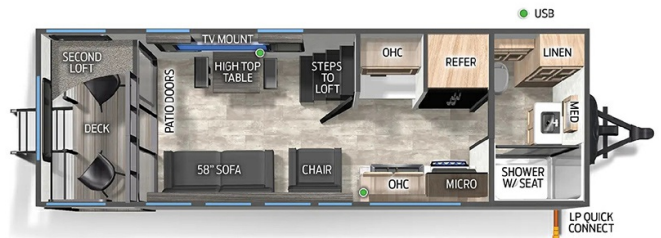

**SPECIAL UNIT**

**\$42,995.00**

Originally \$49,995

\$118 Weekly

**2024 FOREST RIVER TIMBERWOLF 16ML**

**SPECIFICATIONS**

Year	2024
Manufacturer	FOREST RIVER
Brand	TIMBERWOLF
Model	16ML
Type	Destination Trailer
Status	New
Stock #	P2825
Financing Available	✓
Warranty Available	✓
Suspension	N/A
Leveling	N/A
Exterior Length	29.8 ft.
Dry Weight	7190 lbs.
Sleeping Capacity	4 person(s)
Interior Colour	N/A
Exterior Colour	Aluminum
Slideouts	N/A

**Disclaimer:** Product information, pricing and photos are as accurate as possible and are subject to change without notice.

**SELLING FEATURES**

Specifications and Features:

- Length (ft): 29'10"
- Height (ft): 13'4"
- Interior Height (ft): 8'0"
- Number Of Fresh Water Holding Tanks: 1
- Number Of Gray Water Holding Tanks: 1
- Number Of Black Water Holding Tanks: 1
- Number Of Propane Tanks: 2
- Total Propane Tank Capacity (gal): 9.4