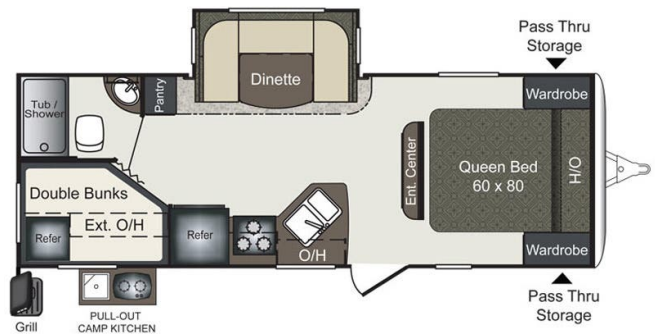

\$21,995.00

2015 KEYSTONE RV Laredo 25BH

SPECIFICATIONS

Year	2015
Manufacturer	KEYSTONE RV
Brand	Laredo
Model	25BH
Type	Travel Trailer
Status	PreOwned
Stock #	147
Financing Available	✓
Warranty Available	✓
Suspension	Springs
Leveling	Manual
Exterior Length	28.0 ft.
Dry Weight	5510 lbs.
Sleeping Capacity	8 person(s)
Interior Colour	Neutral
Exterior Colour	White
Slideouts	1

Disclaimer: Product information, pricing and photos are as accurate as possible and are subject to change without notice.

SELLING FEATURES

2015 Keystone Laredo LHT 25BH

Excellent light weight family bunk model travel trailer with slide out, outdoor kitchen, and loaded with options. This unit is a one owner local trade that is in like new condition inside and out and has been meticulously maintained and cared for since new and it ...

OPTIONS & EQUIPMENT

Awning	Aluminum Wheels	Fridge with 2 doors	Heating	1 Air Conditioning Unit(s) (Ducted) - Size: 13500 btu	AM/FM CD	Back Flush
Battery Charger	Battery Tray	AC/DC Converter	Clock	Laminated Counter Tops	Enclosed Underbelly	Microwave
Fully Furnished	Inverter	Island Bed	Stabilizer Jacks	LPG Detector		
Monitor Panel	Outside Shower	Power Bath Vents	RVQ	1 Sky Light(s)	Smoke Detector	
Spare with Carrier	Toilet Facilities	Trailer Hitch	1 Televisions	TV Antenna	DVD	
Gas/Elec Water Heater	Winterizing					
6 Gallon						