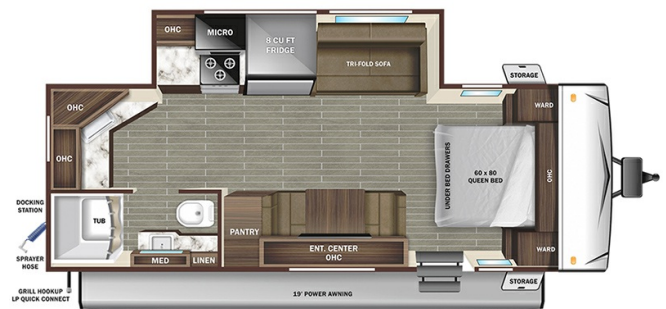

SPECIFICATIONS

Year	2024
Manufacturer	STARCRAFT
Brand	SUPER LITE
Model	225CK
Type	Travel Trailer
Status	New
Stock #	R3YE5081
Financing Available	✓
Warranty Available	✓
Suspension	N/A
Leveling	N/A
Exterior Length	27.3 ft.
Dry Weight	5090 lbs.
Sleeping Capacity	6 person(s)
Interior Colour	N/A
Exterior Colour	Fiberglass
Slideouts	1

Disclaimer: Product information, pricing and photos are as accurate as possible and are subject to change without notice.

SELLING FEATURES

Specifications and Features:

- Length (ft): 27'4"
- Width (ft): 8'1"
- Height (ft): 11'0"
- Interior Height (ft): 6'10"
- GVWR (lbs): 6500
- Dry Weight (lbs): 5090
- Payload Capacity (lbs): 1410
- Hitch Weight (lbs): 550
- Number Of Fresh Water Holding Tanks: 1
- Total Fresh Water Tank Capac...