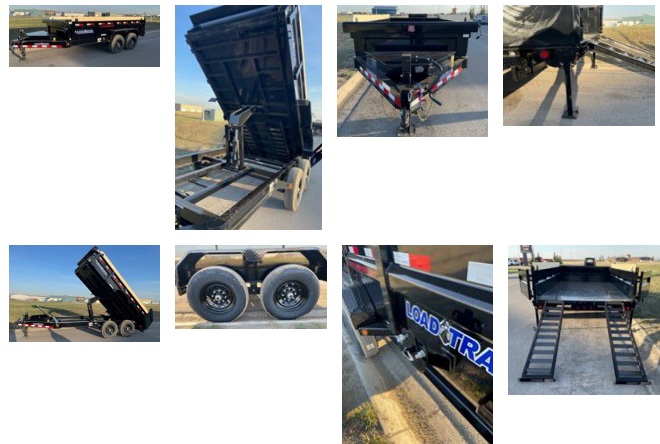

\$379 Monthly

2024 LOAD TRAIL LOW PROFILE DUMP TRAILER DL14

SPECIFICATIONS

Year	2024
Manufacturer	LOAD TRAIL
Brand	LOW PROFILE DUMP TRAILER
Model	DL14
Type	Dump Trailer
Status	New
Stock #	314470
Financing Available	✘
Warranty Available	✘
Location	High River
Exterior Length	14.0 ft. (168 inches)
GVWR	N/A lbs.
Exterior Width	7.00 ft. (84 inches)
Colour	Black