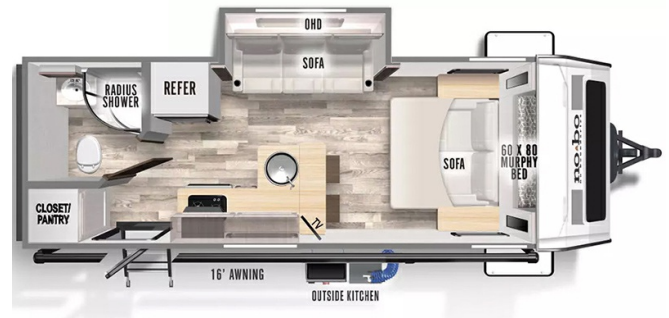

Year	2024
Manufacturer	FOREST RIVER
Brand	NO BOUNDARIES
Model	NO BO 19.6
Type	Travel Trailer
Status	New
Stock #	RV025740
Financing Available	✘
Warranty Available	✘
Suspension	N/A
Leveling	N/A
Exterior Length	24.7 ft.
Dry Weight	4919 lbs.
Sleeping Capacity	4 person(s)
Interior Colour	N/A
Exterior Colour	Fiberglass
Slideouts	1

**Disclaimer:** Product information, pricing and photos are as accurate as possible and are subject to change without notice.

**SELLING FEATURES**

Specifications and Features:

- Length (ft): 24'8"
- Width (ft): 7'4"
- Height (ft): 10'6"
- GVWR (lbs): 7650
- Dry Weight (lbs): 4919
- Payload Capacity (lbs): 2731
- Hitch Weight (lbs): 650
- Number Of Fresh Water Holding Tanks: 1
- Total Fresh Water Tank Capacity (gal): 30
- Number Of Gray ...

**OPTIONS & EQUIPMENT****Aspen Frost Interior****Rogue River Beast Mode Package:**

JBL flip portable blue tooth speaker complete interior/external LED lighting package USB Charging stations Rhino Rack RVT Track Large power awning with LED lighting Azdel exterior construction aluminum wheels wrapped in all terrain tires TST tire pressure monitoring system Back-Up camera prep Solar on the side 2000 watt inverter 30A charge controller and 200 Watt solar panel cold weather package

**Overlander Package:**

Two vortex bars (Rhino Rack #VA180B) J-Cradle kayak holder (Rhino Rack #S510)

**2024 Diamond Dealer Package:**

Additional 200 Watt Solar Panel

Pizza Oven with Paddle

Curt Beast Mode Independent Suspension