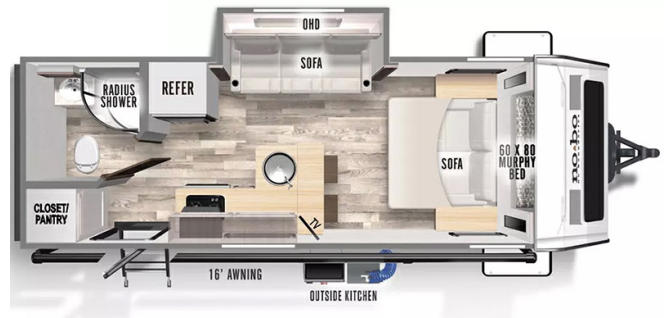

**2024 FOREST RIVER NO BOUNDARIES NO BO 19.6****SPECIFICATIONS**

Year	2024
Manufacturer	FOREST RIVER
Brand	NO BOUNDARIES
Model	NO BO 19.6
Type	Travel Trailer
Status	New
Stock #	RV025740
Financing Available	✓
Warranty Available	✗
Suspension	N/A
Leveling	N/A
Exterior Length	24.7 ft.
Dry Weight	4919 lbs.
Sleeping Capacity	4 person(s)
Interior Colour	N/A
Exterior Colour	Fiberglass
Slideouts	1

**Disclaimer:** Product information, pricing and photos are as accurate as possible and are subject to change without notice.

**SELLING FEATURES**

Specifications and Features:

- Length (ft): 24'8"
- Width (ft): 7'4"
- Height (ft): 10'6"
- GVWR (lbs): 7650
- Dry Weight (lbs): 4919
- Payload Capacity (lbs): 2731
- Hitch Weight (lbs): 650
- Number Of Fresh Water Holding Tanks: 1
- Total Fresh Water Tank Capacity (gal): 30
- Number Of Gray ...

**OPTIONS & EQUIPMENT****Aspen Frost Interior****Rogue River Beast Mode Package:**

JBL flip portable blue tooth speaker complete interior/external LED lighting package USB Charging stations Rhino Rack RVT Track Large power awning with LED lighting Azdel exterior construction aluminum wheels wrapped in all terrain tires TST tire pressure monitoring system Back-Up camera prep Solar on the side 2000 watt inverter 30A charge controller and 200 Watt solar panel cold weather package

**Overlander Package:**

Two vortex bars (Rhino Rack #VA180B) J-Cradle kayak holder (Rhino Rack #S510)

**2024 Diamond Dealer Package:**

Additional 200 Watt Solar Panel

Pizza Oven with Paddle

Curt Beast Mode Independent Suspension