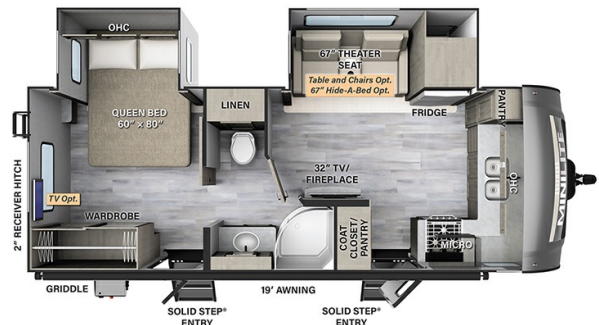

**2024 FOREST RIVER ROCKWOOD MINI LITE 2516S****SPECIFICATIONS**

Year	2024
Manufacturer	FOREST RIVER
Brand	ROCKWOOD MINI LITE
Model	2516S
Type	Travel Trailer
Status	New
Stock #	RZ193547
Financing Available	✓
Warranty Available	✓
Suspension	N/A
Leveling	N/A
Exterior Length	25.9 ft.
Dry Weight	6049 lbs.
Sleeping Capacity	4 person(s)
Interior Colour	N/A
Exterior Colour	Fiberglass
Slideouts	2

**Disclaimer:** Product information, pricing and photos are as accurate as possible and are subject to change without notice.

**SELLING FEATURES****Specifications and Features:**

- Length (ft): 25'11"
- Width (ft): 8'0"
- Height (ft): 10'11"
- GVWR (lbs): 7772
- Dry Weight (lbs): 6049
- Payload Capacity (lbs): 1723
- Hitch Weight (lbs): 772
- Number Of Fresh Water Holding Tanks: 1
- Total Fresh Water Tank Capacity (gal): 54
- Number Of Gra...

### Construction Features:

- Aluminum Cage Dinette & Bed Base
- 6 Sided Aluminum Framed (Side Walls End Wall Front Floor & Roof)
- 5/8" Plywood Tongue & Groove Subfloor
- Insulation Factors R-7 Side Wall R-12 Floor & R-14 Ceiling
- Radiant Foil Insulated Underbelly & Slide Out Floors
- Enclosed Underbelly
- Electronically Controlled Heated Holding Tanks
- Radius Roof w/ Interior Vaulted Ceilings
- Vinyl/Rubber Composite Roofing Membrane
- Vacuum Laminated One Piece Roof & Walls
- Interior & Exterior Composite Sidewall Construction

### Kitchen Features:

- Three Burner High Output Gas Range with Flush Mount Glass Top Cover
- 21" Gas Oven
- Microwave Oven
- 12V Refrigerator
- Sink Covers
- Solid Surface Kitchen Countertops
- Water Filter Supplied
- Under Mount Single Bowl Kitchen Sink w/ Residential Style Faucet