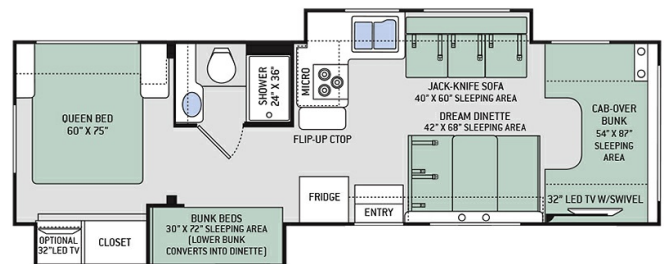

CONSIGNMENT UNIT

2019 THOR MOTOR COACH CHATEAU 30D

SPECIFICATIONS

Year	2019
Manufacturer	THOR MOTOR COACH
Brand	CHATEAU
Model	30D
Type	Motorhome
Class	C
Fuel Type	Gas
Status	PreOwned
Stock #	30d
Financing Available	✘
Warranty Available	✘
Odometer	40614
VIN	N/A
Chassis	Ford E450
Engine	305HP V10
Transmission	AUTO
Suspension	N/A
Leveling	N/A
Exterior Length	32.2 ft.
Dry Weight	14500 lbs.
Sleeping Capacity	10 person(s)
Interior Colour	N/A
Exterior Colour	Fiberglass
Slideouts	2