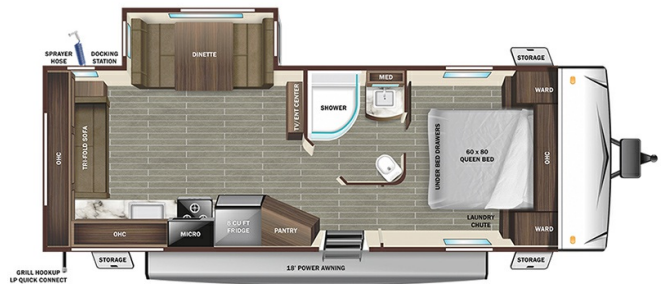

2024 STARCRAFT SUPER LITE 242RL

SPECIFICATIONS

Year	2024
Manufacturer	STARCRAFT
Brand	SUPER LITE
Model	242RL
Type	Travel Trailer
Status	New
Stock #	R3YT5086
Financing Available	✓
Warranty Available	✓
Suspension	N/A
Leveling	N/A
Exterior Length	28.8 ft.
Dry Weight	5460 lbs.
Sleeping Capacity	6 person(s)
Interior Colour	N/A
Exterior Colour	Fiberglass
Slideouts	1

Disclaimer: Product information, pricing and photos are as accurate as possible and are subject to change without notice.

SELLING FEATURES

Specifications and Features:

- Length (ft): 28'10"
- Width (ft): 8'1"
- Height (ft): 11'1"
- Interior Height (ft): 6'9"
- GVWR (lbs): 7000
- Dry Weight (lbs): 5460
- Payload Capacity (lbs): 1540
- Hitch Weight (lbs): 655
- Number Of Fresh Water Holding Tanks: 1
- Total Fresh Water Tank Capac...