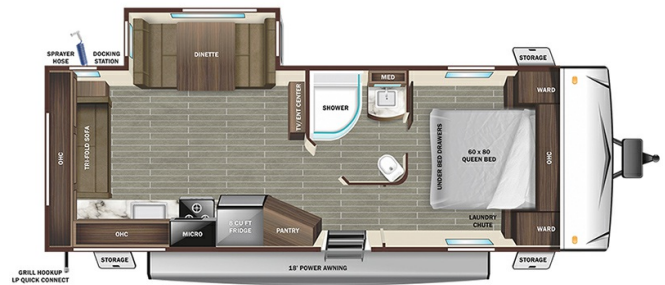

2024 STARCRAFT SUPER LITE 242RL

\$33,992.00

Originally \$47,251.00

SPECIFICATIONS

Year	2024
Manufacturer	STARCRAFT
Brand	SUPER LITE
Model	242RL
Type	Travel Trailer
Status	New
Stock #	R3YT5086
Financing Available	✓
Warranty Available	✓
Suspension	N/A
Leveling	N/A
Exterior Length	28.8 ft.
Dry Weight	5460 lbs.
Sleeping Capacity	6 person(s)
Interior Colour	N/A
Exterior Colour	Fiberglass
Slideouts	1

Disclaimer: Product information, pricing and photos are as accurate as possible and are subject to change without notice.

SELLING FEATURES

Specifications and Features:

- Length (ft): 28'10"
- Width (ft): 8'1"
- Height (ft): 11'1"
- Interior Height (ft): 6'9"
- GVWR (lbs): 7000
- Dry Weight (lbs): 5460
- Payload Capacity (lbs): 1540
- Hitch Weight (lbs): 655
- Number Of Fresh Water Holding Tanks: 1
- Total Fresh Water Tank Capac...