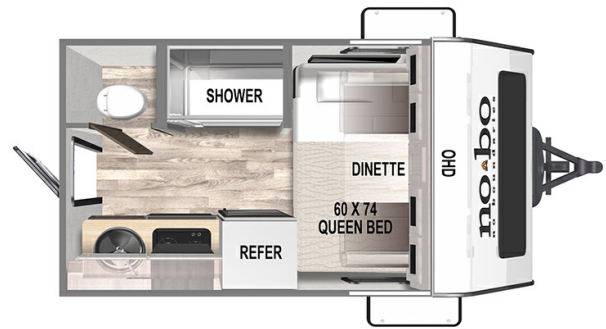

Year	2024
Manufacturer	FOREST RIVER
Brand	NO BOUNDARIES
Model	NO BO 16.1
Type	Travel Trailer
Status	New
Stock #	RV025704
Financing Available	✘
Warranty Available	✘
Suspension	N/A
Leveling	N/A
Exterior Length	14.3 ft.
Dry Weight	2889 lbs.
Sleeping Capacity	2 person(s)
Interior Colour	N/A
Exterior Colour	Fiberglass
Slideouts	N/A

Disclaimer: Product information, pricing and photos are as accurate as possible and are subject to change without notice.

SELLING FEATURES

Specifications and Features:

- Length (ft): 14'4"
- Width (ft): 7'4"
- Height (ft): 10'4"
- GVWR (lbs): 3815
- Dry Weight (lbs): 2889
- Payload Capacity (lbs): 926
- Hitch Weight (lbs): 315
- Number Of Fresh Water Holding Tanks: 1
- Total Fresh Water Tank Capacity (gal): 30
- Number Of Gray W...

OPTIONS & EQUIPMENT**Aspen Frost Interior****Rogue River Beast Mode Package:**

JBL flip portable blue tooth speaker complete interior/external LED lighting package USB Charging stations Rhino Rack RVT Track Large power awning with LED lighting Azdel exterior construction aluminum wheels wrapped in all terrain tires TST tire pressure monitoring system Back-Up camera prep Solar on the side 2000 watt inverter 30A charge controller and 200 Watt solar panel cold weather package

Overlander Package:

Two vortex bars (Rhino Rack #VA180B) J-Cradle kayak holder (Rhino Rack #S510)

2024 Diamond Dealer Package:

Additional 200 Watt Solar Panel

Pizza Oven with Paddle

Curt Beast Mode Independent Suspension