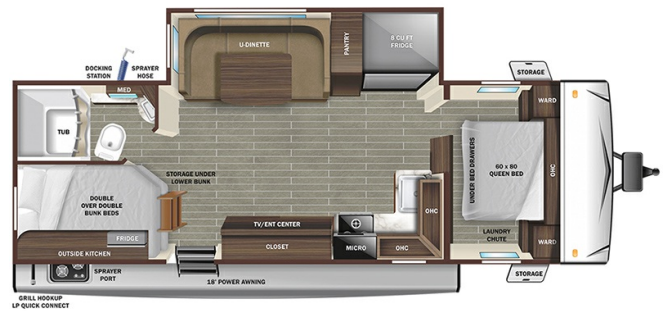

SPECIFICATIONS

Year	2024
Manufacturer	STARCRAFT
Brand	SUPER LITE
Model	241BH
Type	Travel Trailer
Status	New
Stock #	R3YD5116
Financing Available	✓
Warranty Available	✓
Suspension	N/A
Leveling	N/A
Exterior Length	29.7 ft.
Dry Weight	5685 lbs.
Sleeping Capacity	8 person(s)
Interior Colour	N/A
Exterior Colour	Fiberglass
Slideouts	1

- Length (ft): 29'8"
- Width (ft): 8'1"
- Height (ft): 11'1"
- Interior Height (ft): 6'9"
- GVWR (lbs): 7400
- Dry Weight (lbs): 5685
- Payload Capacity (lbs): 1715
- Hitch Weight (lbs): 670
- Number Of Fresh Water Holding ...