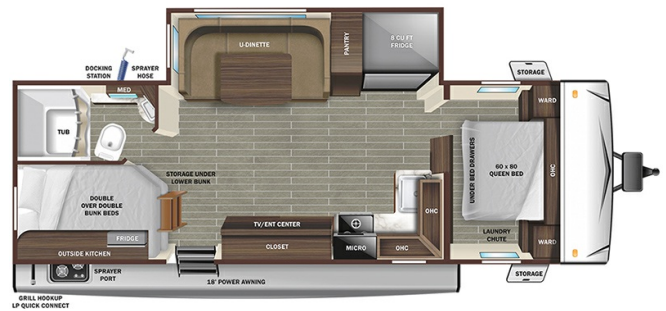

2024 STARCRAFT SUPER LITE 241BH

SPECIFICATIONS

Year	2024
Manufacturer	STARCRAFT
Brand	SUPER LITE
Model	241BH
Type	Travel Trailer
Status	New
Stock #	R3YD5116
Financing Available	✓
Warranty Available	✓
Suspension	N/A
Leveling	N/A
Exterior Length	29.7 ft.
Dry Weight	5685 lbs.
Sleeping Capacity	8 person(s)
Interior Colour	N/A
Exterior Colour	Fiberglass
Slideouts	1

- Length (ft): 29'8"
- Width (ft): 8'1"
- Height (ft): 11'1"
- Interior Height (ft): 6'9"
- GVWR (lbs): 7400
- Dry Weight (lbs): 5685
- Payload Capacity (lbs): 1715
- Hitch Weight (lbs): 670
- Number Of Fresh Water Holding ...