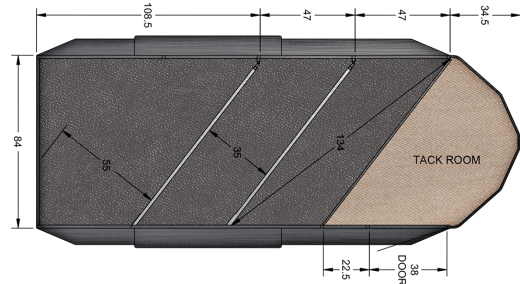

2024 TRAILS WEST CLASSIC 2 HORSE BUMPER PULL 2H BP

\$21,992.00

Originally \$23,753.00

SPECIFICATIONS

Year	2024
Manufacturer	TRAILS WEST
Brand	CLASSIC
Model	2 HORSE BUMPER PULL 2H BP
Type	Horse Trailer
Status	New
Stock #	RP078144
Financing Available	✓
Warranty Available	✓
Suspension	N/A
Leveling	N/A
Exterior Length	23.9 ft.
Dry Weight	3310 lbs.
Sleeping Capacity	3 person(s)
Interior Colour	N/A
Exterior Colour	N/A
Slideouts	N/A

Disclaimer: Product information, pricing and photos are as accurate as possible and are subject to change without notice.

SELLING FEATURES

2024 Trails West Classic 2 horse

Bumper pull slant load, drop down feed windows head side, warmblood stalls, convenience package, window rear gate 16" x 22" 16" LRE tires

The Classic model is constructed with a steel frame and aluminum skins. It's 7'0" wide, 7'0" tall with custom dro...

Powered by focusRV