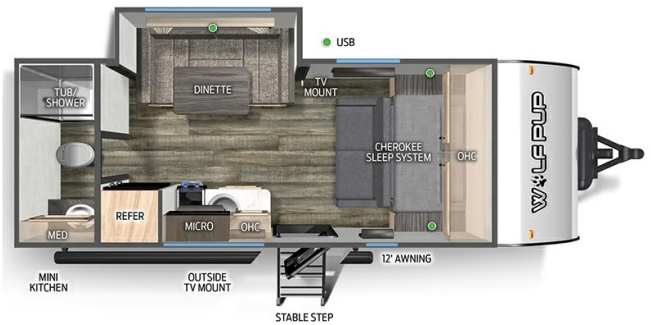

### SELLING FEATURES

Specifications and Features:

- Length (ft): 23'9"
- Width (ft): 7'6"
- GVWR (lbs): 5635
- Dry Weight (lbs): 3989
- Payload Capacity (lbs): 1646
- Hitch Weight (lbs): 535
- Number Of Fresh Water Holding Tanks: 1
- Total Fresh Water Tank Capacity (gal): 26
- Number Of Gray Water Holding Tanks: ...