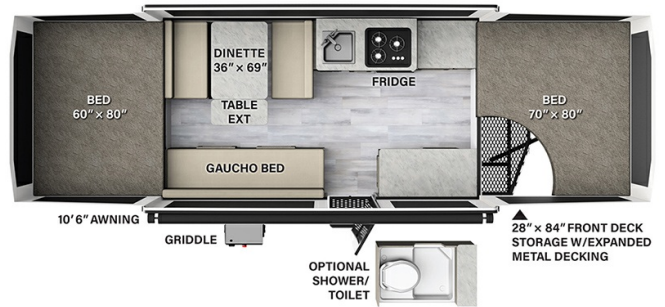

\$16,992.00

Originally \$27,125.00

SPECIFICATIONS

Year	2023
Manufacturer	FOREST RIVER
Brand	ROCKWOOD EXTREME SPORTS PACKAGE
Model	2280BHESP
Type	Tent Trailer
Status	New
Stock #	PD318025
Financing Available	✓
Warranty Available	✓
Suspension	N/A
Leveling	N/A
Exterior Length	23.9 ft.
Dry Weight	2578 lbs.
Sleeping Capacity	7 person(s)
Interior Colour	N/A
Exterior Colour	Tent Fabric
Slideouts	N/A

Disclaimer: Product information, pricing and photos are as accurate as possible and are subject to change without notice.

SELLING FEATURES

Specifications and Features:

- Length (ft): 23'11"
- Width (ft): 7'0"
- GVWR (lbs): 3838
- Dry Weight (lbs): 2578
- Payload Capacity (lbs): 1260
- Hitch Weight (lbs): 338
- Number Of Fresh Water Holding Tanks: 1
- Total Fresh Water Tank Capacity (gal): 20
- Number Of Propane Tanks: 2
- Total ...