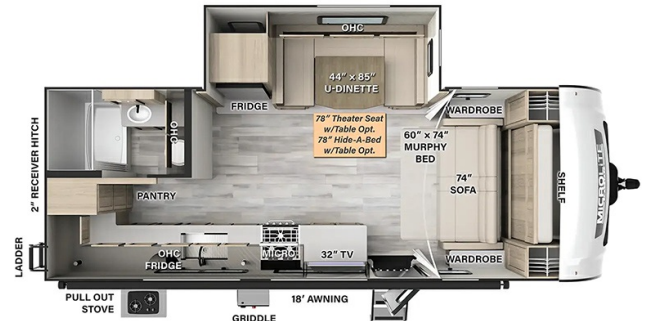

**2024 FOREST RIVER ROCKWOOD MINI LITE 2517S****SPECIFICATIONS**

Year	2024
Manufacturer	FOREST RIVER
Brand	ROCKWOOD MINI LITE
Model	2517S
Type	Travel Trailer
Status	New
Stock #	RD458405
Financing Available	✓
Warranty Available	✓
Suspension	N/A
Leveling	N/A
Exterior Length	25.9 ft.
Dry Weight	5774 lbs.
Sleeping Capacity	4 person(s)
Interior Colour	Sedona-Stone
Exterior Colour	Fiberglass
Slideouts	1

**Disclaimer:** Product information, pricing and photos are as accurate as possible and are subject to change without notice.

**SELLING FEATURES**

Specifications and Features:

- Length (ft): 25'11"
- Width (ft): 8'0"
- Height (ft): 10'11"
- GVWR (lbs): 7615
- Dry Weight (lbs): 5774
- Payload Capacity (lbs): 1841
- Hitch Weight (lbs): 615
- Number Of Fresh Water Holding Tanks: 1
- Total Fresh Water Tank Capacity (gal): 54
- Number Of Gra...

### Construction Features:

- Aluminum Cage Dinette & Bed Base
- 6 Sided Aluminum Framed (Side Walls End Wall Front Floor & Roof)
- 5/8" Plywood Tongue & Groove Subfloor
- Insulation Factors R-7 Side Wall R-12 Floor & R-14 Ceiling
- Radiant Foil Insulated Underbelly & Slide Out Floors
- Enclosed Underbelly
- Electronically Controlled Heated Holding Tanks
- Radius Roof w/ Interior Vaulted Ceilings
- Vinyl/Rubber Composite Roofing Membrane
- Vacuum Laminated One Piece Roof & Walls
- Interior & Exterior Composite Sidewall Construction