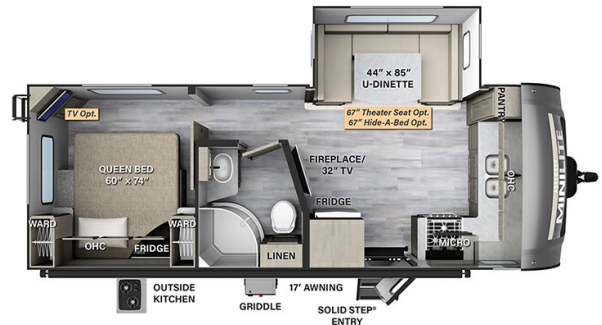

### SPECIFICATIONS

Year	2024
Manufacturer	FOREST RIVER
Brand	ROCKWOOD MINI LITE
Model	2506S
Type	Travel Trailer
Status	New
Stock #	RD460041
Financing Available	✓
Warranty Available	✓
Suspension	N/A
Leveling	N/A
Exterior Length	25.9 ft.
Dry Weight	5528 lbs.
Sleeping Capacity	4 person(s)
Interior Colour	Sedona-Stone
Exterior Colour	Fiberglass
Slideouts	1

### SELLING FEATURES

Specifications and Features:

- Length (ft): 25'11"
- Width (ft): 8'0"
- Height (ft): 10'11"
- GVWR (lbs): 6974
- Dry Weight (lbs): 5528
- Payload Capacity (lbs): 1446
- Hitch Weight (lbs): 814
- Number Of Fresh Water Holding Tanks: 1
- Total Fresh Water Tank Capacity (gal): 54
- Number Of Gra...

### Construction Features:

- Aluminum Cage Dinette & Bed Base
- 6 Sided Aluminum Framed (Side Walls End Wall Front Floor & Roof)
- 5/8" Plywood Tongue & Groove Subfloor
- Insulation Factors R-7 Side Wall R-12 Floor & R-14 Ceiling
- Radiant Foil Insulated Underbelly & Slide Out Floors
- Enclosed Underbelly
- Electronically Controlled Heated Holding Tanks
- Radius Roof w/ Interior Vaulted Ceilings
- Vinyl/Rubber Composite Roofing Membrane
- Vacuum Laminated One Piece Roof & Walls
- Interior & Exterior Composite Sidewall Construction

### Kitchen Features:

- Three Burner High Output Gas Range with Flush Mount Glass Top Cover
- 21" Gas Oven
- Microwave Oven
- 12V Refrigerator
- Sink Covers
- Solid Surface Kitchen Countertops
- Water Filter Supplied
- Under Mount Single Bowl Kitchen Sink w/ Residential Style Faucet