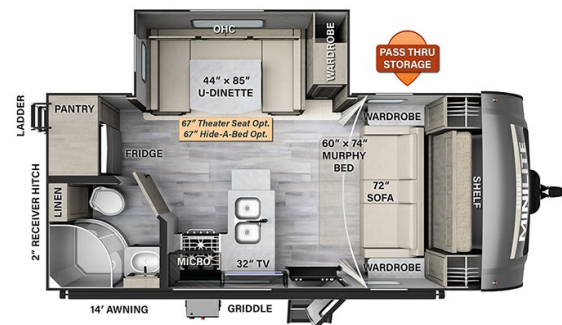

SPECIFICATIONS

Year	2024
Manufacturer	FOREST RIVER
Brand	ROCKWOOD MINI LITE
Model	2104S
Type	Travel Trailer
Status	New
Stock #	RD456013
Financing Available	✓
Warranty Available	✓
Suspension	N/A
Leveling	N/A
Exterior Length	22.3 ft.
Dry Weight	4977 lbs.
Sleeping Capacity	4 person(s)
Interior Colour	N/A
Exterior Colour	Fiberglass
Slideouts	1

Disclaimer: Product information, pricing and photos are as accurate as possible and are subject to change without notice.

SELLING FEATURES

Specifications and Features:

- Length (ft): 22'4"
- Width (ft): 8'0"
- Height (ft): 10'11"
- GVWR (lbs): 6841
- Dry Weight (lbs): 4977
- Payload Capacity (lbs): 1864
- Hitch Weight (lbs): 681
- Number Of Fresh Water Holding Tanks: 1
- Total Fresh Water Tank Capacity (gal): 54
- Number Of Gray...