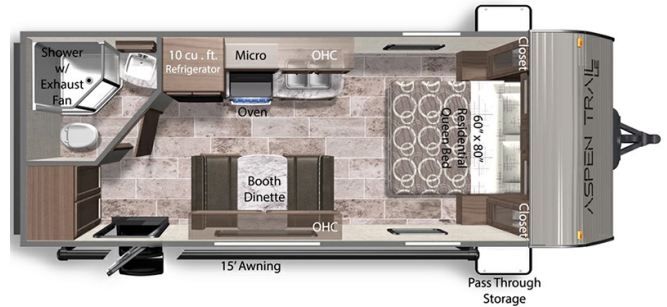

SPECIFICATIONS

Year	2024
Manufacturer	DUTCHMEN
Brand	ASPEN TRAIL LE
Model	19RBWE
Type	Travel Trailer
Status	New
Stock #	RY921534
Financing Available	✘
Warranty Available	✘
Suspension	N/A
Leveling	N/A
Exterior Length	24.7 ft.
Dry Weight	4283 lbs.
Sleeping Capacity	4 person(s)
Interior Colour	N/A
Exterior Colour	Sheet Metal
Slideouts	N/A

Disclaimer: Product information, pricing and photos are as accurate as possible and are subject to change without notice.

SELLING FEATURES

Specifications and Features:

- Length (ft): 24'8"
- Width (ft): 8'0"
- Height (ft): 11'0"
- Interior Height (ft): 6'10"
- Dry Weight (lbs): 4283
- Payload Capacity (lbs): 3317
- Hitch Weight (lbs): 596
- Number Of Fresh Water Holding Tanks: 1
- Total Fresh Water Tank Capacity (gal): 46
- Numb...