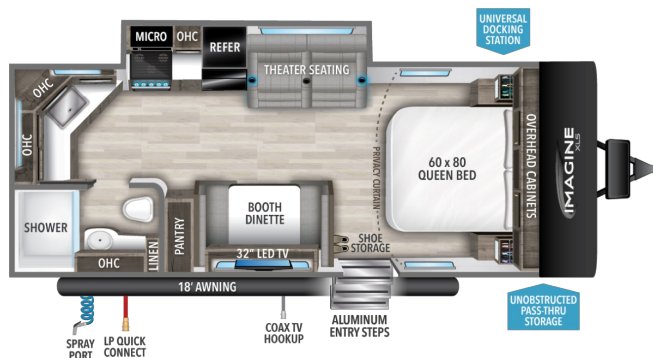

2024 GRAND DESIGN IMAGINE XLS 22MLE

SPECIFICATIONS

Year	2024
Manufacturer	GRAND DESIGN
Brand	IMAGINE XLS
Model	22MLE
Type	Travel Trailer
Status	New
Stock #	7485
Financing Available	✓
Warranty Available	✓
Suspension	N/A
Leveling	N/A
Exterior Length	26.0 ft.
Dry Weight	N/A lbs.
Sleeping Capacity	4 person(s)
Interior Colour	HEARTSTONE
Exterior Colour	N/A
Slideouts	1