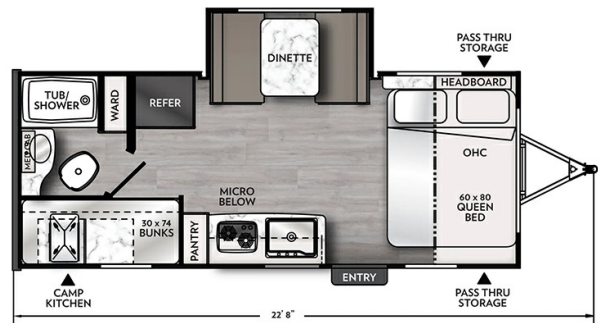

2024 COACHMEN APEX NANO 194BHS

\$39,995.00

Originally \$48,917.00

SPECIFICATIONS

Year	2024
Manufacturer	COACHMEN
Brand	APEX NANO
Model	194BHS
Type	Travel Trailer
Status	New
Stock #	13237
Financing Available	✓
Warranty Available	✓
Suspension	N/A
Leveling	N/A
Exterior Length	22.7 ft.
Dry Weight	3833 lbs.
Sleeping Capacity	6 person(s)
Interior Colour	N/A
Exterior Colour	Fiberglass
Slideouts	1

Disclaimer: Product information, pricing and photos are as accurate as possible and are subject to change without notice.

SELLING FEATURES

If you enjoy cooking outdoors, this family bunk unit has an outside grill and refrigerator. 60 X 80 queen mattress along with 4" thick bunk mattresses for the kids. Large dinette for the family game night that also doubles as an additional sleeper.

Specifications and Features:

- Length (ft...

OPTIONS & EQUIPMENT

Awning

Battery Tray

Fully Furnished

Hide A Bed

Microwave