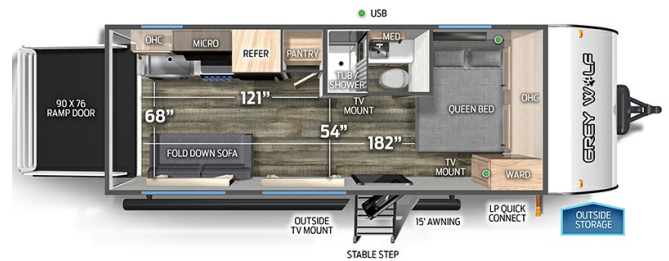

2024 FOREST RIVER CHEROKEE GREY WOLF BLACK LABEL 18RRBL

SPECIFICATIONS

Year	2024
Manufacturer	FOREST RIVER
Brand	CHEROKEE GREY WOLF BLACK LABEL
Model	18RRBL
Type	Toy Hauler
Status	New
Stock #	13252
Financing Available	✘
Warranty Available	✘
Suspension	N/A
Leveling	N/A
Exterior Length	24.1 ft.
Dry Weight	4879 lbs.
Sleeping Capacity	4 person(s)
Interior Colour	N/A
Exterior Colour	Fiberglass
Slideouts	N/A

OPTIONS & EQUIPMENT

Awning Battery Tray Fully Furnished Hide A Bed Island Bed Microwave Toilet Facilities
Pantry

Powered by focusRV