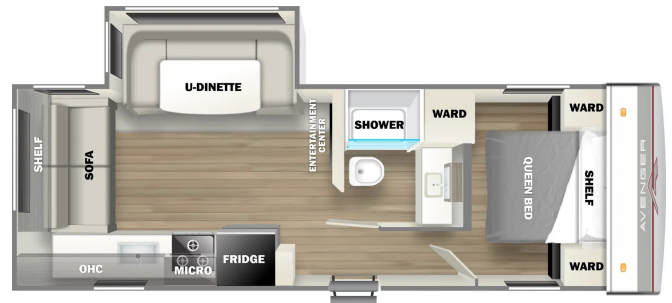

2024 PRIMETIME AVENGER LE 24RLSLE

SPECIFICATIONS

Year	2024
Manufacturer	PRIMETIME
Brand	AVENGER LE
Model	24RLSLE
Type	Travel Trailer
Status	New
Stock #	13272
Financing Available	✓
Warranty Available	✓
Suspension	Springs
Leveling	Manual
Exterior Length	29.3 ft.
Dry Weight	5366 lbs.
Sleeping Capacity	6 person(s)
Interior Colour	N/A
Exterior Colour	Aluminum
Slideouts	1

Disclaimer: Product information, pricing and photos are as accurate as possible and are subject to change without notice.

SELLING FEATURES

The Avenger 24RLSLE is equipped for adventure! The front bedroom features a walkaround queen bed and loads of wardrobe cabinets for storage. The central bath includes a vanity sink with countertop, shower, medicine cabinet, and commode. There's a slideout in the main living area that holds the ev...