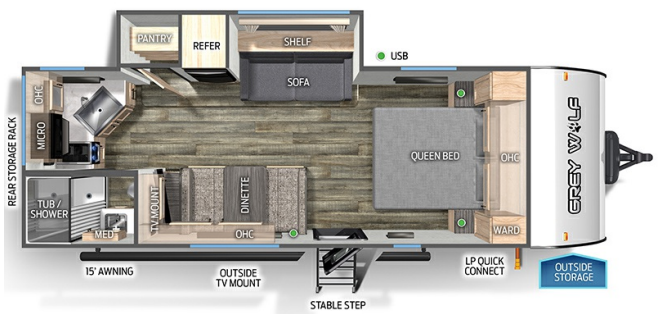

2024 FOREST RIVER CHEROKEE GREY WOLF 22CE

\$38,995.00

Originally \$51,243.00

SPECIFICATIONS

Year	2024
Manufacturer	FOREST RIVER
Brand	CHEROKEE GREY WOLF
Model	22CE
Type	Travel Trailer
Status	New
Stock #	13256
Financing Available	✘
Warranty Available	✘
Suspension	N/A
Leveling	N/A
Exterior Length	26.2 ft.
Dry Weight	4953 lbs.
Sleeping Capacity	6 person(s)
Interior Colour	N/A
Exterior Colour	Aluminum
Slideouts	1

Disclaimer: Product information, pricing and photos are as accurate as possible and are subject to change without notice.

SELLING FEATURES

Cherokee Grey Wolf 22CE is a travel trailer perfect for your family. Enjoy the spacious layout with a kitchen and washroom in the rear and open living quarters. Sofa is situated in the slideout and offers additional sleeping space for one adult or two small children. Great storage throughout. Com...