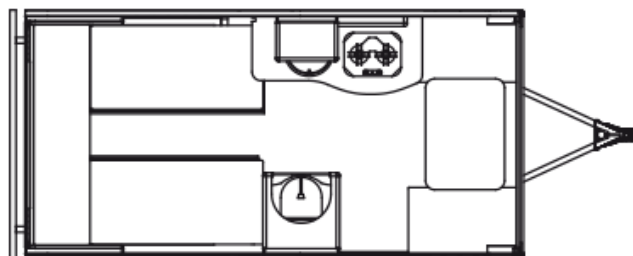

2025 SAFARI CONDO ALTO R1713 - For Viewing Only

SPECIFICATIONS

Year	2025
Manufacturer	SAFARI CONDO
Brand	ALTO
Model	R1713 - For Viewing Only
Type	Travel Trailer
Status	New
Stock #	7031
Financing Available	✓
Warranty Available	✓
Suspension	N/A
Leveling	N/A
Exterior Length	17.0 ft.
Dry Weight	N/A lbs.
Sleeping Capacity	3 person(s)
Interior Colour	DANISH MAPLE/ WHITE DROPS/ NATURAL BEIGE
Exterior Colour	SILVER
Slideouts	N/A