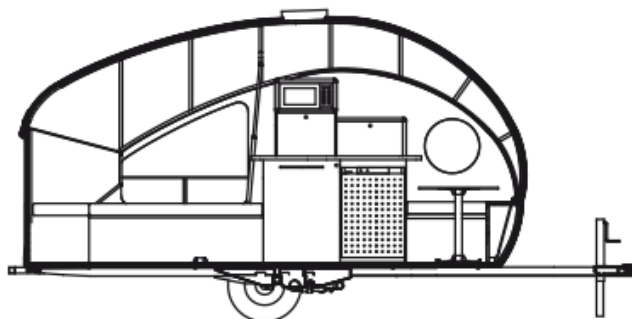

2025 SAFARI CONDO ALTO R1713 - For Viewing Only

SPECIFICATIONS

Year	2025
Manufacturer	SAFARI CONDO
Brand	ALTO
Model	R1713 - For Viewing Only
Type	Travel Trailer
Status	New
Stock #	7031
Financing Available	✓
Warranty Available	✓
Suspension	N/A
Leveling	N/A
Exterior Length	17.0 ft.
Dry Weight	N/A lbs.
Sleeping Capacity	3 person(s)
Interior Colour	DANISH MAPLE/ WHITE DROPS/ NATURAL BEIGE
Exterior Colour	SILVER
Slideouts	N/A

Disclaimer: Product information, pricing and photos are as accurate as possible and are subject to change without notice.

Powered by focusRV