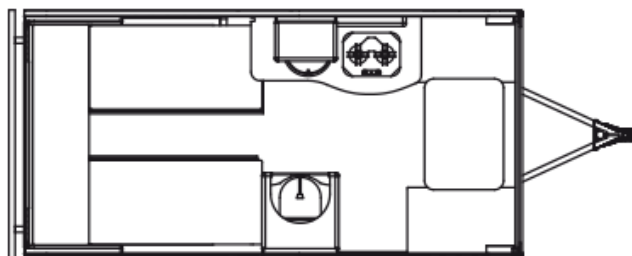

2025 SAFARI CONDO ALTO R1713 - For Viewing Only

SPECIFICATIONS

Year	2025
Manufacturer	SAFARI CONDO
Brand	ALTO
Model	R1713 - For Viewing Only
Type	Travel Trailer
Status	New
Stock #	7031
Financing Available	✓
Warranty Available	✓
Suspension	N/A
Leveling	N/A
Exterior Length	17.0 ft.
Dry Weight	N/A lbs.
Sleeping Capacity	3 person(s)
Interior Colour	DANISH MAPLE/ WHITE DROPS/ NATURAL BEIGE
Exterior Colour	SILVER
Slideouts	N/A

Disclaimer: Product information, pricing and photos are as accurate as possible and are subject to change without notice.

Powered by focusRV