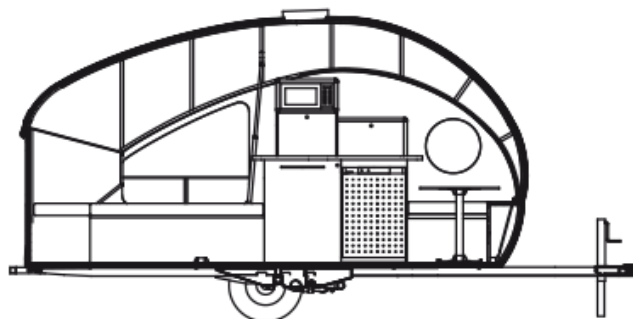

2025 SAFARI CONDO ALTO R1713 - For Viewing Only

SPECIFICATIONS

Year	2025
Manufacturer	SAFARI CONDO
Brand	ALTO
Model	R1713 - For Viewing Only
Type	Travel Trailer
Status	New
Stock #	7031
Financing Available	✓
Warranty Available	✓
Suspension	N/A
Leveling	N/A
Exterior Length	17.0 ft.
Dry Weight	N/A lbs.
Sleeping Capacity	3 person(s)
Interior Colour	DANISH MAPLE/ WHITE DROPS/ NATURAL BEIGE
Exterior Colour	SILVER
Slideouts	N/A