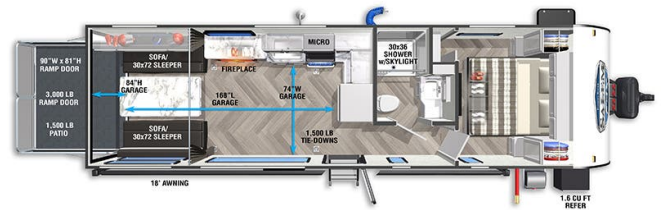

2022 FOREST RIVER Salem FSX 270RTKX

$39,995.00

$224 Bi-Weekly

SPECIFICATIONS

Year	2022
Manufacturer	FOREST RIVER
Brand	Salem FSX
Model	270RTKX
Type	Toy Hauler
Status	PreOwned
Stock #	U729
Financing Available	✓
Warranty Available	✓
Suspension	N/A
Leveling	Manual
Exterior Length	32.3 ft.
Dry Weight	6177 lbs.
Sleeping Capacity	4 person(s)
Interior Colour	Malibu
Exterior Colour	Fiberglass
Slideouts	N/A

Disclaimer: Product information, pricing and photos are as accurate as possible and are subject to change without notice.

SELLING FEATURES

A beautiful used toy hauler has just landed on our lot! This unit is Like new, and in great shape!

You won't believe everything this toy hauler has to offer! First, there is a front private bedroom with a walk-in closet, a TV location across from the bed, shoe storage underneath the bed, and w...

OPTIONS & EQUIPMENT

Awning	Fridge with 2 doors	Heating	1 Air Conditioning Unit(s) (Ducted)	Back Flush	AC/DC Converter	Enclosed Underbelly
Fireplace	Fully Furnished	Stabilizer Jacks	LPG Detector	Microwave	Monitor Panel	
Outside Shower	Power Bath Vents	1 Sky Light(s)	Smoke Detector	Toilet Facilities	TV Antenna	
Gas (dsi) Water Heater 6	Outdoor Camp Kitchen	Power Awning	Rear Camera Prep