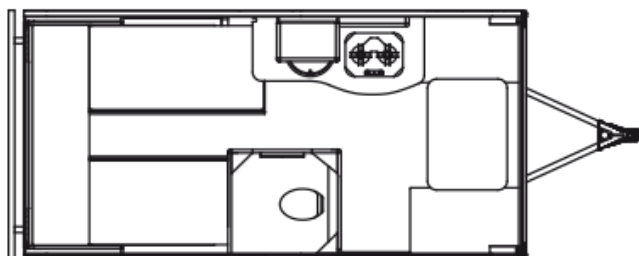

2025 SAFARI CONDO ALTO R1723

SPECIFICATIONS

Year	2025
Manufacturer	SAFARI CONDO
Brand	ALTO
Model	R1723
Type	Travel Trailer
Status	New
Stock #	7032
Financing Available	✓
Warranty Available	✓
Suspension	N/A
Leveling	N/A
Exterior Length	17.0 ft.
Dry Weight	N/A lbs.
Sleeping Capacity	3 person(s)
Interior Colour	SMOKED PEAR/ WHITE DROPS/ BLUE SKY
Exterior Colour	SILVER
Slideouts	N/A

Disclaimer: Product information, pricing and photos are as accurate as possible and are subject to change without notice.

Powered by focusRV