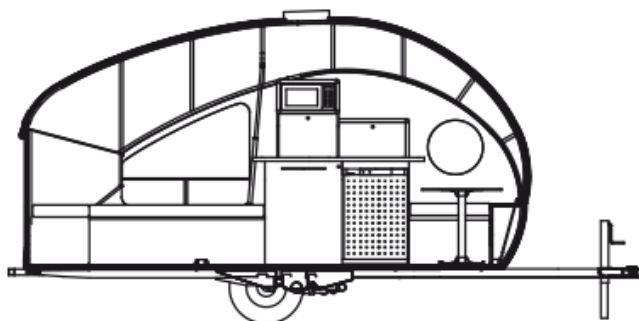

2025 SAFARI CONDO ALTO R1723

SPECIFICATIONS

Year	2025
Manufacturer	SAFARI CONDO
Brand	ALTO
Model	R1723
Type	Travel Trailer
Status	New
Stock #	7032
Financing Available	✓
Warranty Available	✓
Suspension	N/A
Leveling	N/A
Exterior Length	17.0 ft.
Dry Weight	N/A lbs.
Sleeping Capacity	3 person(s)
Interior Colour	SMOKED PEAR/ WHITE DROPS/ BLUE SKY
Exterior Colour	SILVER
Slideouts	N/A

Disclaimer: Product information, pricing and photos are as accurate as possible and are subject to change without notice.

Powered by focusRV