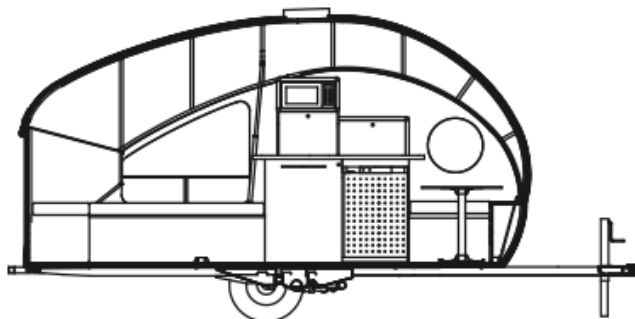

2025 SAFARI CONDO ALTO R1723

SPECIFICATIONS

Year	2025
Manufacturer	SAFARI CONDO
Brand	ALTO
Model	R1723
Type	Travel Trailer
Status	New
Stock #	7032
Financing Available	✓
Warranty Available	✓
Suspension	N/A
Leveling	N/A
Exterior Length	17.0 ft.
Dry Weight	N/A lbs.
Sleeping Capacity	3 person(s)
Interior Colour	SMOKED PEAR/ WHITE DROPS/ BLUE SKY
Exterior Colour	SILVER
Slideouts	N/A