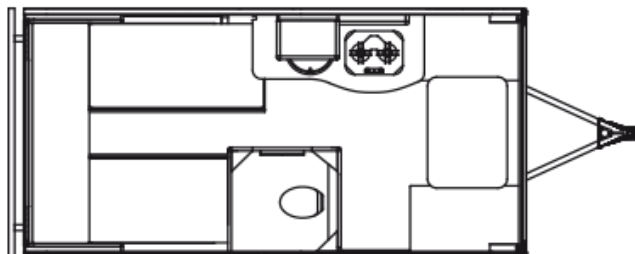

2025 SAFARI CONDO ALTO R1723

SPECIFICATIONS

Year	2025
Manufacturer	SAFARI CONDO
Brand	ALTO
Model	R1723
Type	Travel Trailer
Status	New
Stock #	7032
Financing Available	✓
Warranty Available	✓
Suspension	N/A
Leveling	N/A
Exterior Length	17.0 ft.
Dry Weight	N/A lbs.
Sleeping Capacity	3 person(s)
Interior Colour	SMOKED PEAR/ WHITE DROPS/ BLUE SKY
Exterior Colour	SILVER
Slideouts	N/A