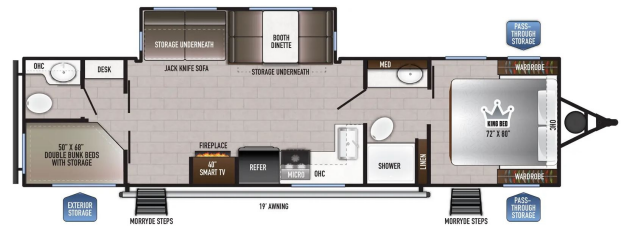

SPECIAL UNIT

\$49,995.00

Originally \$64,567

\$135 Weekly

2024 EAST TO WEST DELLA TERRA 300DB

SPECIFICATIONS

Year	2024
Manufacturer	EAST TO WEST
Brand	DELLA TERRA
Model	300DB
Type	Travel Trailer
Status	New
Stock #	300DB3882
Financing Available	✓
Warranty Available	✓
Suspension	N/A
Leveling	N/A
Exterior Length	37.5 ft.
Dry Weight	8493 lbs.
Sleeping Capacity	10 person(s)
Interior Colour	N/A
Exterior Colour	aluminum
Slideouts	1

Disclaimer: Product information, pricing and photos are as accurate as possible and are subject to change without notice.

SELLING FEATURES

Do you have a large family and need lots of sleeping space? The Della Terra 300DB is an amazing option with features such as double over double bunks, solar and sleeping for 10, dual entry, Azdel wall construction, and a slide.

When walking into the trailer at the rear, you'll notice the doubl...

OPTIONS & EQUIPMENT

Awning 19'	Aluminum Wheels	Fridge with 2 doors	Heating	1 Air Conditioning Unit(s) - Size: 15000	Aux Battery	Battery Charger
Battery Tray	Solid Surface Counter Tops	Enclosed Underbelly	Fireplace	Fully Furnished	Hide A Bed	
Inverter	Island Bed	Stabilizer Jacks	LPG Detector	Microwave	Convection Oven	
Monitor Panel	Outside Shower	Power Air Vents	Power Bath Vents	Rack and Ladder	Sky Light(s)	
Smoke Detector	Solar Panel	Spare with Carrier	Toilet Facilities	1 Televisions	Plasma/LCD	
Gas (dsi) Water Heater 6	Winterizing					