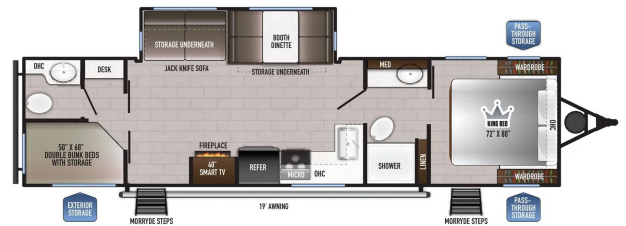

SPECIAL UNIT

\$49,995.00

Originally \$64,567

\$135 Weekly

2024 EAST TO WEST DELLA TERRA 300DB

SPECIFICATIONS

Year	2024
Manufacturer	EAST TO WEST
Brand	DELLA TERRA
Model	300DB
Type	Travel Trailer
Status	New
Stock #	I1213
Financing Available	✓
Warranty Available	✓
Suspension	N/A
Leveling	N/A
Exterior Length	37.5 ft.
Dry Weight	8493 lbs.
Sleeping Capacity	10 person(s)
Interior Colour	N/A
Exterior Colour	aluminum
Slideouts	1

Disclaimer: Product information, pricing and photos are as accurate as possible and are subject to change without notice.

SELLING FEATURES

Do you have a large family and need lots of sleeping space? The Della Terra 300DB is an amazing option with features such as double over double bunks, solar and sleeping for 10, dual entry, Azdel wall construction, and a slide.

When walking into the trailer at the rear, you'll notice the doubl...

OPTIONS & EQUIPMENT

Awning 19'	Aluminum Wheels	Fridge with 2 doors	Heating	1 Air Conditioning Unit(s) - Size: 15000	Aux Battery	Battery Charger
Battery Tray	Solid Surface Counter Tops	Enclosed Underbelly	Fireplace	Fully Furnished	Hide A Bed	
Inverter	Island Bed	Stabilizer Jacks	LPG Detector	Microwave	Convection Oven	
Monitor Panel	Outside Shower	Power Air Vents	Power Bath Vents	Rack and Ladder	Sky Light(s)	
Smoke Detector	Solar Panel	Spare with Carrier	Toilet Facilities	1 Televisions	Plasma/LCD	
Gas (dsi) Water Heater 6	Winterizing					