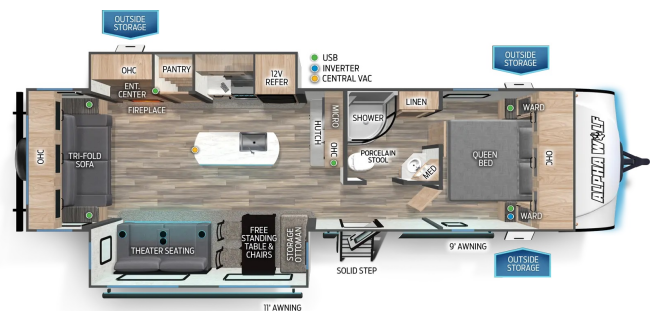

2024 CHEROKEE ALPHA WOLF 26RL

\$54,995.00

Originally \$64,620.00

SPECIFICATIONS

Year	2024
Manufacturer	CHEROKEE
Brand	ALPHA WOLF
Model	26RL
Type	Travel Trailer
Status	New
Stock #	13282
Financing Available	✓
Warranty Available	✓
Suspension	N/A
Leveling	N/A
Exterior Length	34.5 ft.
Dry Weight	7280 lbs.
Sleeping Capacity	4 person(s)
Interior Colour	N/A
Exterior Colour	N/A
Slideouts	2

Disclaimer: Product information, pricing and photos are as accurate as possible and are subject to change without notice.

SELLING FEATURES

Interior highlights include dual opposing slides, a rear deluxe tri-fold hide-a-bed sofa, plush theatre seats with heat-light-massage, stylish free-standing table with four seats, panoramic rear window for a view of the lake, large kitchen island with farm style sink, radius shower with opaque gl...

OPTIONS & EQUIPMENT

Awning	Battery Tray	Fireplace	Fully Furnished	Hide A Bed	Island Bed	Microwave
Television	LED lights	Pantry				

Powered by focusRV