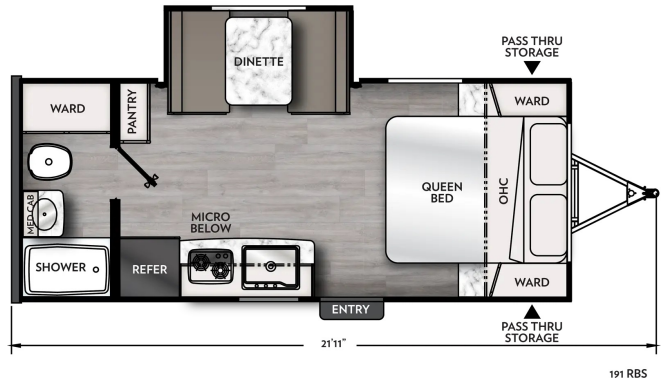

2024 COACHMEN APEX NANO 191RBS

\$37,995.00
Originally \$47,140.00

SPECIFICATIONS

Year	2024
Manufacturer	COACHMEN
Brand	APEX NANO
Model	191RBS
Type	Travel Trailer
Status	New
Stock #	13235
Financing Available	✓
Warranty Available	✓
Suspension	N/A
Leveling	N/A
Exterior Length	21.1 ft.
Dry Weight	3611 lbs.
Sleeping Capacity	4 person(s)
Interior Colour	N/A
Exterior Colour	N/A
Slideouts	1

Disclaimer: Product information, pricing and photos are as accurate as possible and are subject to change without notice.

SELLING FEATURES

Great open floor space in this trailer with the large dinette on a deep slide. There is a walk around bed and loads of storage throughout. This is not your typical 3,400 lb. trailer. With a queen sized bed this trailer is fantastic for a couple, also includes a dinette that can fold down into a b...

OPTIONS & EQUIPMENT

Awning Battery Tray Hide A Bed Island Bed Microwave Pantry Pantry

Powered by focusRV