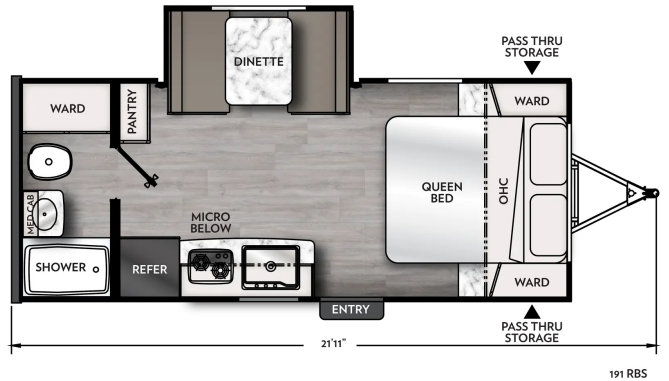

2024 COACHMEN APEX NANO 191RBS

\$37,995.00

Originally \$47,140.00

SPECIFICATIONS

Year	2024
Manufacturer	COACHMEN
Brand	APEX NANO
Model	191RBS
Type	Travel Trailer
Status	New
Stock #	13235
Financing Available	✓
Warranty Available	✓
Suspension	N/A
Leveling	N/A
Exterior Length	21.1 ft.
Dry Weight	3611 lbs.
Sleeping Capacity	4 person(s)
Interior Colour	N/A
Exterior Colour	N/A
Slideouts	1

Disclaimer: Product information, pricing and photos are as accurate as possible and are subject to change without notice.

SELLING FEATURES

Great open floor space in this trailer with the large dinette on a deep slide. There is a walk around bed and loads of storage throughout. This is not your typical 3,400 lb. trailer. With a queen sized bed this trailer is fantastic for a couple, also includes a dinette that can fold down into a b...

OPTIONS & EQUIPMENT

Awning Battery Tray Hide A Bed Island Bed Microwave Pantry Pantry

Powered by focusRV