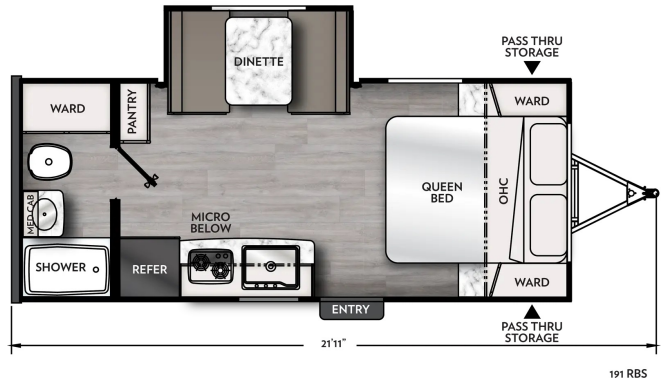

### SPECIFICATIONS

Year	2024
Manufacturer	COACHMEN
Brand	APEX NANO
Model	191RBS
Type	Travel Trailer
Status	New
Stock #	13235
Financing Available	✓
Warranty Available	✓
Suspension	N/A
Leveling	N/A
Exterior Length	21.1 ft.
Dry Weight	3611 lbs.
Sleeping Capacity	4 person(s)
Interior Colour	N/A
Exterior Colour	N/A
Slideouts	1

### SELLING FEATURES

Great open floor space in this trailer with the large dinette on a deep slide. There is a walk around bed and loads of storage throughout. This is not your typical 3,400 lb. trailer. With a queen sized bed this trailer is fantastic for a couple, also includes a dinette that can fold down into a b...