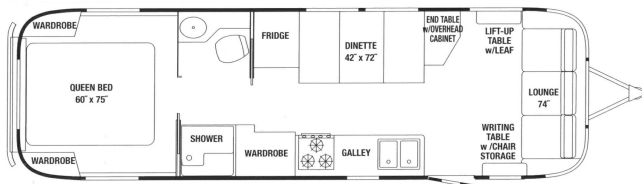

### SPECIFICATIONS

Year	2000
Manufacturer	AIRSTREAM
Brand	AIRSTREAM
Model	EXCELLA 30RBQ
Type	Travel Trailer
Status	PreOwned
Stock #	7384A
Financing Available	✘
Warranty Available	✘
Suspension	N/A
Leveling	N/A
Exterior Length	30.0 ft.
Dry Weight	N/A lbs.
Sleeping Capacity	6 person(s)
Interior Colour	N/A
Exterior Colour	ALUMINUM
Slideouts	N/A