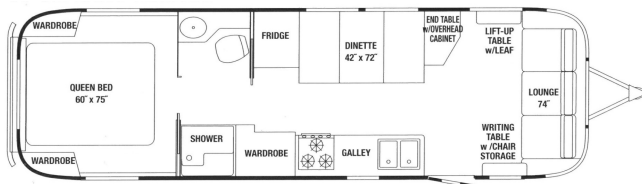

\$49,900.00

2000 AIRSTREAM AIRSTREAM EXCELLA 30RBQ

SPECIFICATIONS

Year	2000
Manufacturer	AIRSTREAM
Brand	AIRSTREAM
Model	EXCELLA 30RBQ
Type	Travel Trailer
Status	PreOwned
Stock #	7384A
Financing Available	✘
Warranty Available	✘
Suspension	N/A
Leveling	N/A
Exterior Length	30.0 ft.
Dry Weight	N/A lbs.
Sleeping Capacity	6 person(s)
Interior Colour	N/A
Exterior Colour	ALUMINUM
Slideouts	N/A