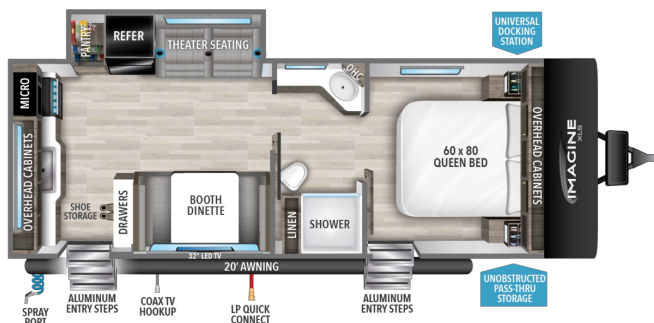

2024 GRAND DESIGN IMAGINE XLS 23LDE

SPECIFICATIONS

Year	2024
Manufacturer	GRAND DESIGN
Brand	IMAGINE XLS
Model	23LDE
Type	Travel Trailer
Status	New
Stock #	7426
Financing Available	✓
Warranty Available	✓
Suspension	N/A
Leveling	N/A
Exterior Length	28.0 ft.
Dry Weight	N/A lbs.
Sleeping Capacity	4 person(s)
Interior Colour	HEARTSTONE
Exterior Colour	N/A
Slideouts	1