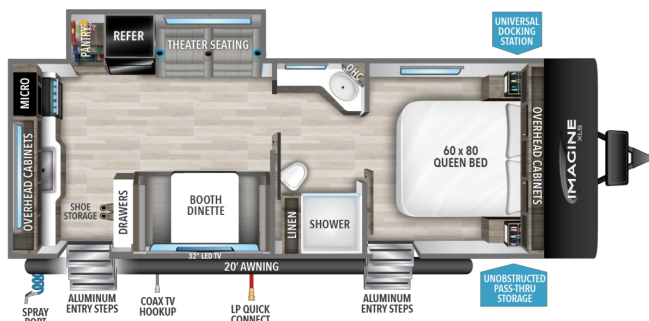

2024 GRAND DESIGN IMAGINE XLS 23LDE

SPECIFICATIONS

Year	2024
Manufacturer	GRAND DESIGN
Brand	IMAGINE XLS
Model	23LDE
Type	Travel Trailer
Status	New
Stock #	7426
Financing Available	✓
Warranty Available	✓
Suspension	N/A
Leveling	N/A
Exterior Length	28.0 ft.
Dry Weight	N/A lbs.
Sleeping Capacity	4 person(s)
Interior Colour	HEARTSTONE
Exterior Colour	N/A
Slideouts	1