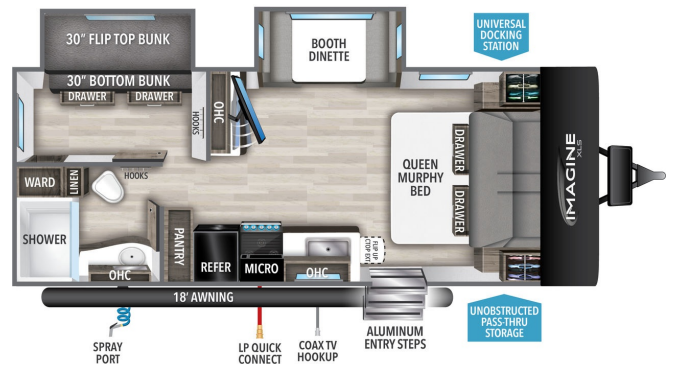

2024 GRAND DESIGN IMAGINE XLS 22BHE

SPECIFICATIONS

Year	2024
Manufacturer	GRAND DESIGN
Brand	IMAGINE XLS
Model	22BHE
Type	Travel Trailer
Status	New
Stock #	7437
Financing Available	✓
Warranty Available	✓
Suspension	N/A
Leveling	N/A
Exterior Length	25.0 ft.
Dry Weight	N/A lbs.
Sleeping Capacity	6 person(s)
Interior Colour	HEARTSTONE
Exterior Colour	N/A
Slideouts	2

Disclaimer: Product information, pricing and photos are as accurate as possible and are subject to change without notice.

Powered by focusRV