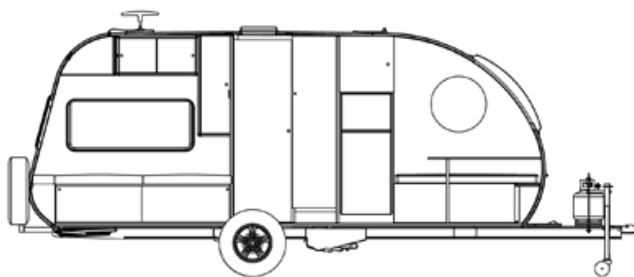

2025 SAFARI CONDO ALTO F2114

SPECIFICATIONS

Year	2025
Manufacturer	SAFARI CONDO
Brand	ALTO
Model	F2114
Type	Travel Trailer
Status	New
Stock #	7035
Financing Available	✓
Warranty Available	✓
Suspension	N/A
Leveling	N/A
Exterior Length	21.0 ft.
Dry Weight	N/A lbs.
Sleeping Capacity	4 person(s)
Interior Colour	SMOKED PEAR/ WHITE DROPS/ NATURAL BEIGE
Exterior Colour	SILVER
Slideouts	N/A

Disclaimer: Product information, pricing and photos are as accurate as possible and are subject to change without notice.

Powered by focusRV