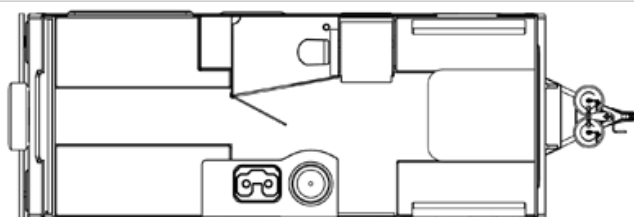

2025 SAFARI CONDO ALTO F2114

SPECIFICATIONS

Year	2025
Manufacturer	SAFARI CONDO
Brand	ALTO
Model	F2114
Type	Travel Trailer
Status	New
Stock #	7035
Financing Available	✓
Warranty Available	✓
Suspension	N/A
Leveling	N/A
Exterior Length	21.0 ft.
Dry Weight	N/A lbs.
Sleeping Capacity	4 person(s)
Interior Colour	SMOKED PEAR/ WHITE DROPS/ NATURAL BEIGE
Exterior Colour	SILVER
Slideouts	N/A

Disclaimer: Product information, pricing and photos are as accurate as possible and are subject to change without notice.

Powered by focusRV