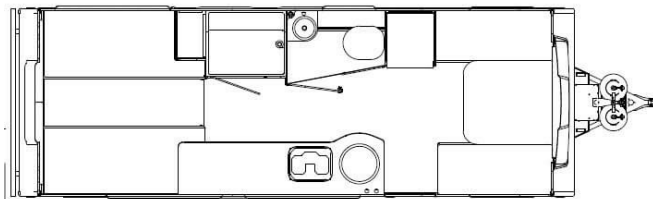

## 2025 SAFARI CONDO ALTO F2414

### SPECIFICATIONS

Year	2025
Manufacturer	SAFARI CONDO
Brand	ALTO
Model	F2414
Type	Travel Trailer
Status	New
Stock #	7036
Financing Available	✓
Warranty Available	✓
Suspension	N/A
Leveling	N/A
Exterior Length	24.0 ft.
Dry Weight	N/A lbs.
Sleeping Capacity	4 person(s)
Interior Colour	DANISH MAPLE/ CONCRETE/ BLUE SKY
Exterior Colour	SILVER
Slideouts	N/A