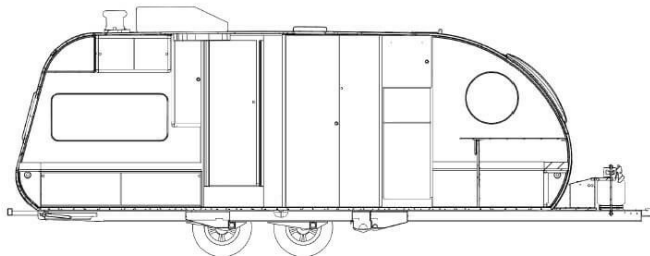

## 2025 SAFARI CONDO ALTO F2414

### SPECIFICATIONS

Year	2025
Manufacturer	SAFARI CONDO
Brand	ALTO
Model	F2414
Type	Travel Trailer
Status	New
Stock #	7036
Financing Available	✓
Warranty Available	✓
Suspension	N/A
Leveling	N/A
Exterior Length	24.0 ft.
Dry Weight	N/A lbs.
Sleeping Capacity	4 person(s)
Interior Colour	DANISH MAPLE/ CONCRETE/ BLUE SKY
Exterior Colour	SILVER
Slideouts	N/A