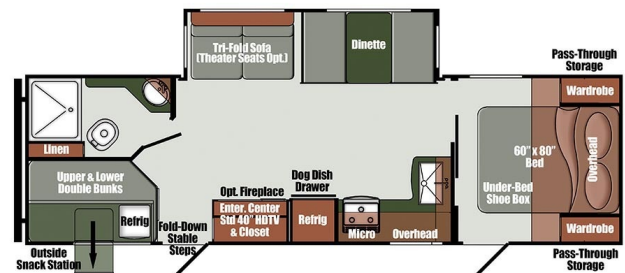

**SPECIAL UNIT**

**\$45,995.00**

Originally \$61,537

\$124 Weekly

**2023 GULFSTREAM ENVISION 282BH**

**SPECIFICATIONS**

Year	2023
Manufacturer	GULFSTREAM
Brand	ENVISION
Model	282BH
Type	Travel Trailer
Status	New
Stock #	I1089
Financing Available	✓
Warranty Available	✓
Suspension	N/A
Leveling	N/A
Exterior Length	32.1 ft.
Dry Weight	6251 lbs.
Sleeping Capacity	10 person(s)
Interior Colour	N/A
Exterior Colour	N/A
Slideouts	1

**Disclaimer:** Product information, pricing and photos are as accurate as possible and are subject to change without notice.

**SELLING FEATURES**

Are you looking to start your family's next adventure? Introducing the Gulf Stream Envision 282BH with features like double over double bunks, theatre seating, solar prep, and Azdel wall construction.

When walking into the trailer on your left you first will notice the double over double bunks...

**OPTIONS & EQUIPMENT**

Awning	Aluminum Wheels	Fridge with 2 doors	Heating	1 Air Conditioning Unit(s) (Ducted) - Size: 15000	Aux Battery	Battery Charger
Battery Tray	Solid Surface Counter Tops	Dual Wheels	Enclosed Underbelly	Fully Furnished	Hide A Bed	
Inverter	Island Bed	Stabilizer Jacks	LPG Detector	Microwave	Convection Oven	
Monitor Panel	Power Air Vents	Power Bath Vents	Satellite Dish	Sky Light(s)	Smoke Detector	
Spare with Carrier	Spot Lights	Toilet Facilities	1 Televisions	Plasma/LCD	Gas (dsi) Water Heater 6	