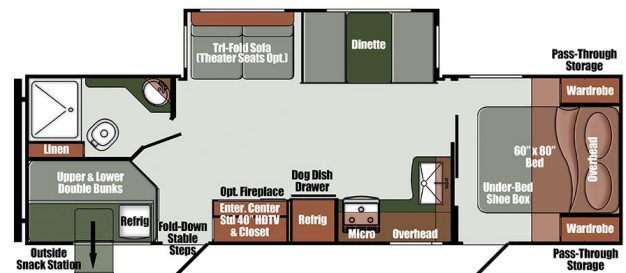

**SPECIAL UNIT**

**\$45,995.00**

Originally \$61,537

\$132 Weekly

**2023 GULFSTREAM ENVISION 282BH**

**SPECIFICATIONS**

Year	2023
Manufacturer	GULFSTREAM
Brand	ENVISION
Model	282BH
Type	Travel Trailer
Status	New
Stock #	I1089
Financing Available	✓
Warranty Available	✓
Suspension	N/A
Leveling	N/A
Exterior Length	32.1 ft.
Dry Weight	6251 lbs.
Sleeping Capacity	10 person(s)
Interior Colour	N/A
Exterior Colour	N/A
Slideouts	1

**Disclaimer:** Product information, pricing and photos are as accurate as possible and are subject to change without notice.

**SELLING FEATURES**

Are you looking to start your family's next adventure? Introducing the Gulf Stream Envision 282BH with features like double over double bunks, theatre seating, solar prep, and Azdel wall construction.

When walking into the trailer on your left you first will notice the double over double bunks...

**OPTIONS & EQUIPMENT**

Awning	Aluminum Wheels	Fridge with 2 doors	Heating	1 Air Conditioning Unit(s) (Ducted) - Size: 15000	Aux Battery	Battery Charger
Battery Tray	Solid Surface Counter Tops	Dual Wheels	Enclosed Underbelly	Fully Furnished	Hide A Bed	
Inverter	Island Bed	Stabilizer Jacks	LPG Detector	Microwave	Convection Oven	
Monitor Panel	Power Air Vents	Power Bath Vents	Satellite Dish	Sky Light(s)	Smoke Detector	
Spare with Carrier	Spot Lights	Toilet Facilities	1 Televisions	Plasma/LCD	Gas (dsi) Water Heater 6	