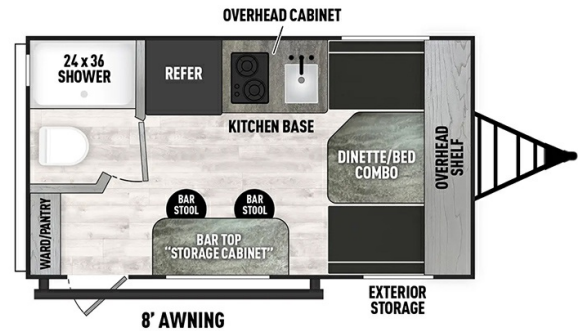

2024 COACHMEN CLIPPER 14CR

\$26,500.00

Originally \$32,989.00

SPECIFICATIONS

Year	2024
Manufacturer	COACHMEN
Brand	CLIPPER
Model	14CR
Type	Travel Trailer
Status	New
Stock #	24CL002
Financing Available	✘
Warranty Available	✘
Suspension	N/A
Leveling	N/A
Exterior Length	16.5 ft.
Dry Weight	2469 lbs.
Sleeping Capacity	3 person(s)
Interior Colour	N/A
Exterior Colour	Aluminum
Slideouts	N/A

Disclaimer: Product information, pricing and photos are as accurate as possible and are subject to change without notice.

SELLING FEATURES

Introducing the CLIPPER 14CR - where compact meets comfort in a sleek and stylish package, perfect for those seeking adventure without compromise. This travel trailer, spanning 16 feet 6 inches in length, 7 feet in width, and standing tall at 10 feet, is designed to redefine your travel experienc...