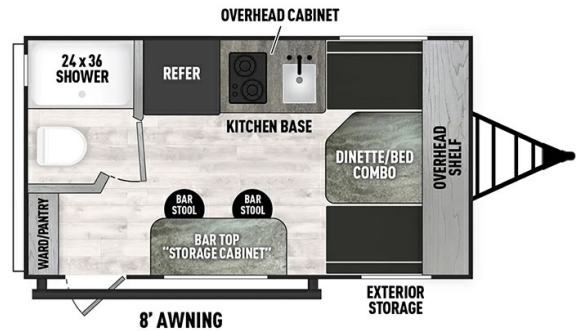

### SPECIFICATIONS

Year	2024
Manufacturer	FOREST RIVER
Brand	CLIPPER
Model	14CR
Type	Travel Trailer
Status	New
Stock #	24CL002
Financing Available	✘
Warranty Available	✘
Suspension	N/A
Leveling	N/A
Exterior Length	16.5 ft.
Dry Weight	2469 lbs.
Sleeping Capacity	3 person(s)
Interior Colour	N/A
Exterior Colour	Aluminum
Slideouts	N/A

### SELLING FEATURES

Introducing the CLIPPER 14CR - where compact meets comfort in a sleek and stylish package, perfect for those seeking adventure without compromise. This travel trailer, spanning 16 feet 6 inches in length, 7 feet in width, and standing tall at 10 feet, is designed to redefine your travel experienc...