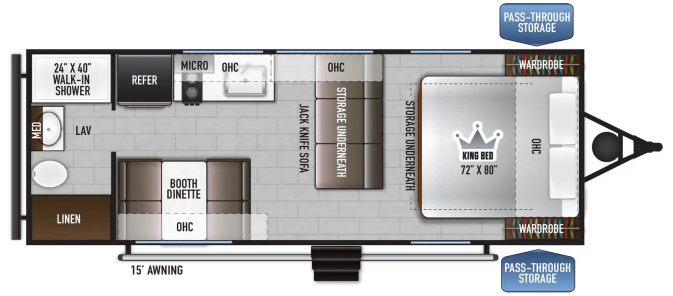

HEIDI'S RV SUPERSTORE

heidis@heidisrv.com 1 (888) 322- 3614
3982 HWY #11 South, Oro Medonte, ON L0L 1T0
Local (705) 487- 2214 | Fax (705) 487- 1173 | www.heidisrv.com

SPECIAL UNIT

$30,500.00
Originally $31,995

2024 EAST TO WEST DELLA TERRA 220RB LE (REAR BATH*)

SPECIFICATIONS

Year	2024
Manufacturer	EAST TO WEST
Brand	DELLA TERRA
Model	220RB LE (REAR BATH*)
Type	Travel Trailer
Status	New
Stock #	6038
Sleeping Capacity	6 person(s)

Disclaimer: Product information, pricing and photos are as accurate as possible and are subject to change without notice.

NEW 2024 HOT PRICE

EAST TO WEST Della Terra 220RBSLE

Couples Unit

Sleeps 6

Length 27'0"

Heidi's RV SUPERSTORE Located Between Barrie & Orillia
Phone/Text 705-487-2214 Email: heidis@heidisrv.com
Toll Free: 1-888-322-3614 Website: heidisrv.com

WWW.HEIDISRV.COM

SELLING FEATURES

COUPLES WANTED. FRONT ISLAND KING BED, SOFA BY FOOT OF BED, CENTER DINETTE AND KITCHEN, REAR LARGE FULL BATHROOM. FULL FACTORY WARRANTY.

Discover Your Ideal RV at Heidi's RV Superstore, Proudly Serving Simcoe County ("Cottage Country"), including Barrie, Orillia, Innisfil, Collingwood, Wasag...

OPTIONS & EQUIPMENT

- model length: 22'
- overall length (from bumper-to-hitch): 27'0"
- LE VALUE PACKAGE
- SPARE TIRE & CARRIER
- SOLAR PACKAGE (ROOF MOUNTED 200W SOLAR PANEL / 30AMP CONTROLLER)
- Z240 CANADIAN UNIT
- ** disclaimer: 360 video & YouTube video on our website are stock videos from Forest River's website and maybe different than our stock unit **

Powered by focusRV