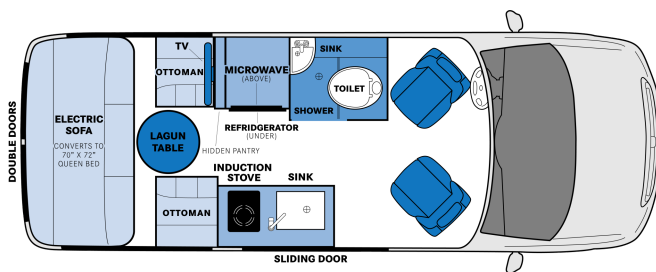

2024 PLEASURE-WAY PLEASURE-WAY ASCENT TS

SPECIFICATIONS

Year	2024
Manufacturer	PLEASURE-WAY
Brand	PLEASURE-WAY
Model	ASCENT TS
Type	Motorhome
Class	B
Fuel Type	Diesel
Status	New
Stock #	7379
Financing Available	✓
Warranty Available	✓
Odometer	0 kms.
VIN	618786/565688
Chassis	MERCEDES-BENZ SPRINTER
Engine	N/A
Transmission	N/A
Suspension	N/A
Leveling	N/A
Exterior Length	19.0 ft.
Dry Weight	N/A lbs.
Sleeping Capacity	2 person(s)
Interior Colour	WHITE SMOKE/ FLINT/ WHITE ONYX
Exterior Colour	GREY WHITE
Slideouts	N/A