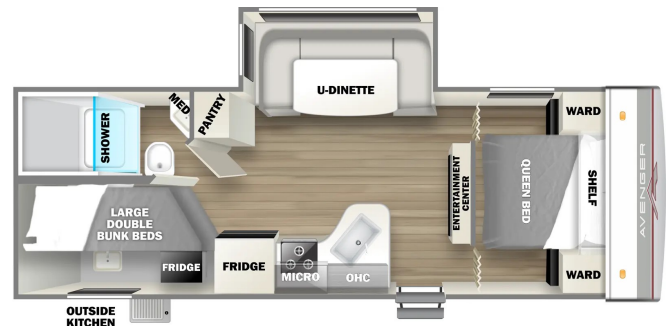

2024 PRIMETIME AVENGER LE 24BHSLE

\$34,995.00

Originally \$44,536.00

SPECIFICATIONS

Year	2024
Manufacturer	PRIMETIME
Brand	AVENGER LE
Model	24BHSLE
Type	Travel Trailer
Status	New
Stock #	13260
Financing Available	✓
Warranty Available	✓
Suspension	Springs
Leveling	Manual
Exterior Length	28.2 ft.
Dry Weight	5530 lbs.
Sleeping Capacity	8 person(s)
Interior Colour	N/A
Exterior Colour	Aluminum
Slideouts	1

Disclaimer: Product information, pricing and photos are as accurate as possible and are subject to change without notice.

SELLING FEATURES

The 2024 Avenger 24BHSLE features a front queen bedroom with walk-around bed and cabinet storage, open living area with dinette slide, and rear bunkroom with dual double bunks. The kitchen is fully equipped for meals on the go with a stove-top and oven, over-sized stainless steel farmhouse sink, ...

OPTIONS & EQUIPMENT

Awning	Heating	Air Conditioning Unit(s)	Battery Tray	AC/DC Converter	Dual Wheels	Fully Furnished
Hide A Bed	Island Bed	Stabilizer Jacks	LPG Detector	Microwave	Monitor Panel	
Outside Shower	Sky Light(s)	Smoke Detector	Spare with Carrier	Toilet Facilities	Back-Up Camera Prep	
Outdoor Kitchen	Outside Speakers	Pantry				