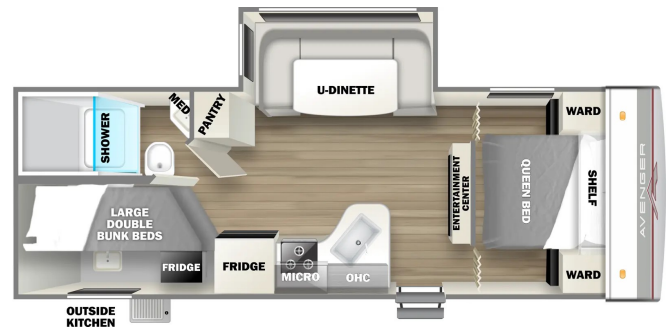

2024 PRIMETIME AVENGER LE 24BHSLE

\$34,995.00

Originally \$44,536.00

SPECIFICATIONS

Year	2024
Manufacturer	PRIMETIME
Brand	AVENGER LE
Model	24BHSLE
Type	Travel Trailer
Status	New
Stock #	13274
Financing Available	✓
Warranty Available	✓
Suspension	Springs
Leveling	Manual
Exterior Length	28.2 ft.
Dry Weight	5530 lbs.
Sleeping Capacity	8 person(s)
Interior Colour	N/A
Exterior Colour	Aluminum
Slideouts	1

Disclaimer: Product information, pricing and photos are as accurate as possible and are subject to change without notice.

SELLING FEATURES

The 2024 Avenger 24BHSLE features a front queen bedroom with walk-around bed and cabinet storage, open living area with dinette slide, and rear bunkroom with dual double bunks. The kitchen is fully equipped for meals on the go with a stove-top and oven, over-sized stainless steel farmhouse sink, ...