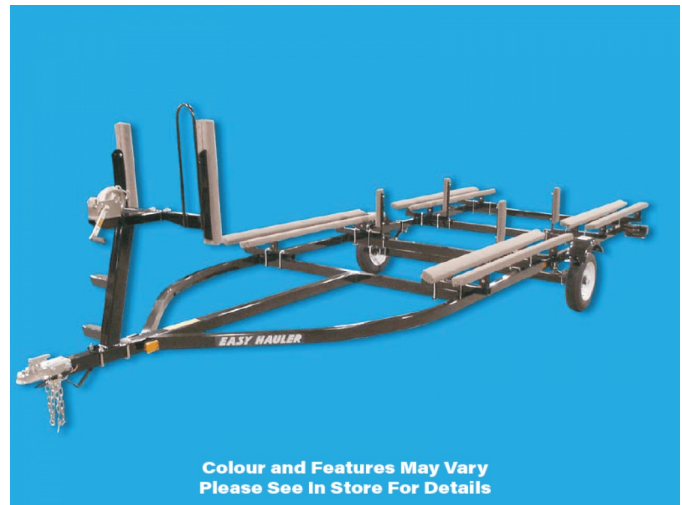

2024 EASY HAULER PONTOON PTDB2238T

\$6,600.00

Originally \$7,200.00

SPECIFICATIONS

Year	2024
Manufacturer	EASY HAULER
Brand	PONTOON
Model	PTDB2238T
Type	Boat Trailer
Status	New
Stock #	EZ16
Suspension	N/A
Leveling	N/A
Exterior Length	.0 ft.
Dry Weight	N/A lbs.
Sleeping Capacity	N/A person(s)
Interior Colour	N/A
Exterior Colour	N/A
Slideouts	N/A