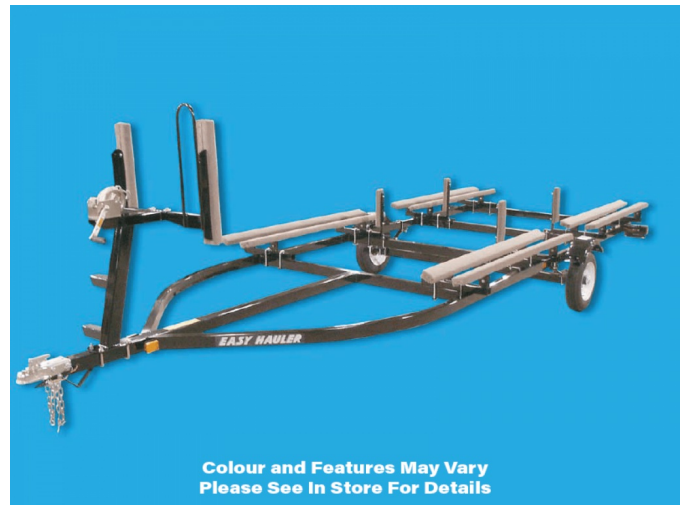

## 2024 EASY HAULER PONTOON PTDB2438T

**\$6,600.00**

Originally ~~\$7,200.00~~

### SPECIFICATIONS

Year	2024
Manufacturer	EASY HAULER
Brand	PONTOON
Model	PTDB2438T
Type	Boat Trailer
Status	New
Stock #	EZ13
Suspension	N/A
Leveling	N/A
Exterior Length	.0 ft.
Dry Weight	N/A lbs.
Sleeping Capacity	N/A person(s)
Interior Colour	N/A
Exterior Colour	N/A
Slideouts	N/A