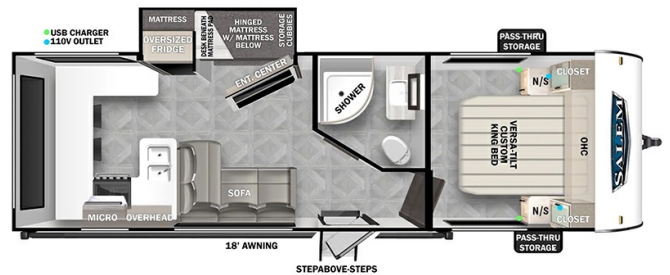

2024 FOREST RIVER SALEM CRUISE LITE 24VIEWX

\$51,442.00

Originally \$64,303.00

\$255 Bi-Weekly

SPECIFICATIONS

Year	2024
Manufacturer	FOREST RIVER
Brand	SALEM CRUISE LITE
Model	24VIEWX
Type	Travel Trailer
Status	New
Stock #	ER65
Suspension	N/A
Leveling	N/A
Exterior Length	29.9 ft.
Dry Weight	6158 lbs.
Sleeping Capacity	6 person(s)
Interior Colour	N/A
Exterior Colour	Fiberglass
Slideouts	1

Disclaimer: Product information, pricing and photos are as accurate as possible and are subject to change without notice.

SELLING FEATURES

Specifications and Features:

- Length (ft): 29'11"
- Width (ft): 8'0"
- GVWR (lbs): 7640
- Dry Weight (lbs): 6158
- Payload Capacity (lbs): 1482
- Hitch Weight (lbs): 640
- Number Of Fresh Water Holding Tanks: 1
- Total Fresh Water Tank Capacity (gal): 44
- Number Of Gray Water Holding Tanks:...