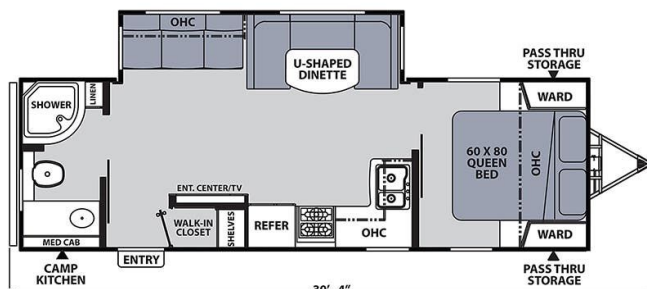

\$209 Bi-Weekly

2022 COACHMEN APEX 265RBSS

SPECIFICATIONS

Year	2022
Manufacturer	COACHMEN
Brand	APEX
Model	265RBSS
Type	Travel Trailer
Status	PreOwned
Stock #	21838
Financing Available	✘
Warranty Available	✘
Suspension	N/A
Leveling	N/A
Exterior Length	30.4 ft.
Dry Weight	5627 lbs.
Sleeping Capacity	6 person(s)
Interior Colour	Shadow
Exterior Colour	White / Gray
Slideouts	1

Disclaimer: Product information, pricing and photos are as accurate as possible and are subject to change without notice.

SELLING FEATURES

The 2022 Apex 265RBSS, by Coachmen, contains everything you will need to make traveling effortless and straightforward. This travel trailer features a U-shaped bench dinette, a tri-fold sofa bed & sleeps up to 6 people. Start enjoying everything the RV lifestyle has to offer with an RV from Sicar...

OPTIONS & EQUIPMENT

- FRONT POWER TONGUE JACK
- TRI-FOLD SOFA BED
- U-SHAPED BENCH DINETTE
- QUEEN BED
- POWER AWNING
- 3-BURNER STOVE TOP
- MICROWAVE
- OVEN

Powered by focusRV