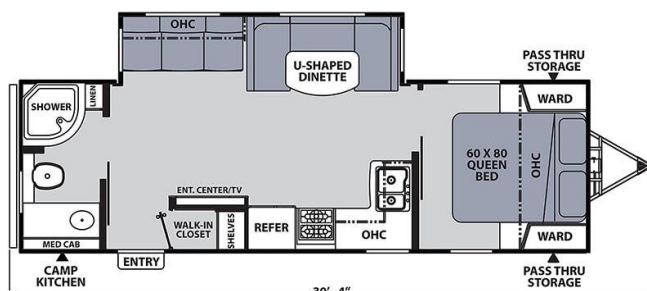

2022 COACHMEN APEX 265RBSS

SPECIFICATIONS

Year	2022
Manufacturer	COACHMEN
Brand	APEX
Model	265RBSS
Type	Travel Trailer
Status	PreOwned
Stock #	21838
Financing Available	✘
Warranty Available	✘
Suspension	N/A
Leveling	N/A
Exterior Length	30.4 ft.
Dry Weight	5627 lbs.
Sleeping Capacity	6 person(s)
Interior Colour	Shadow
Exterior Colour	White / Gray
Slideouts	1

Disclaimer: Product information, pricing and photos are as accurate as possible and are subject to change without notice.

SELLING FEATURES

The 2022 Apex 265RBSS, by Coachmen, contains everything you will need to make traveling effortless and straightforward. This travel trailer features a U-shaped bench dinette, a tri-fold sofa bed & sleeps up to 6 people. Start enjoying everything the RV lifestyle has to offer with an RV from Sicar...

OPTIONS & EQUIPMENT

- FRONT POWER TONGUE JACK
- TRI-FOLD SOFA BED
- U-SHAPED BENCH DINETTE
- QUEEN BED
- POWER AWNING
- 3-BURNER STOVE TOP
- MICROWAVE
- OVEN

Powered by focusRV