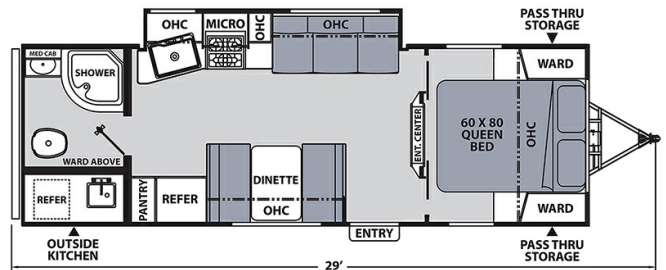

Disclaimer: Product information, pricing and photos are as accurate as possible and are subject to change without notice.

SELLING FEATURES

The Apex 215RBK is a great travel trailer for a couple. The large outside kitchen on this couple's coach gives you two kitchen spaces to use and enjoy. The large rear bathroom and kitchen pantry each have excess storage, giving you more room to store more and camp longer. The interior has plenty ...