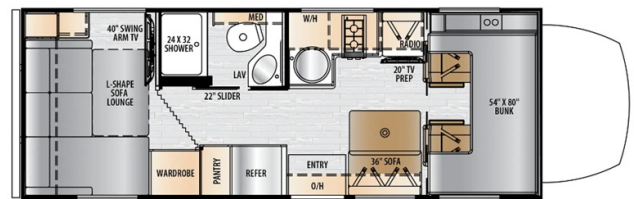

©2023 Optimum RV - Inman

Disclaimer: Product information, pricing and photos are as accurate as possible and are subject to change without notice.

SELLING FEATURES

Are you searching for a slide-less motorhome then we have the one for you, introducing the East to West Entrada 24FL. With features such as Mercedes 3.0L V6 turbo diesel engine, active brake assist, automatic 7G - Tronic transmission, voice command, steering wheel integration and Mercedes navigat...

OPTIONS & EQUIPMENT

Awning	Heating	Aux Battery	Dual Wheels	Electric Step	Enclosed Underbelly	Extra Door
Generator	Heated Tanks	Inverter	LPG Detector	Rear Video Camera (Colour)	Smoke Detector	
Solar Panel	Spot Lights	Trailer Hitch				

Powered by focusRV