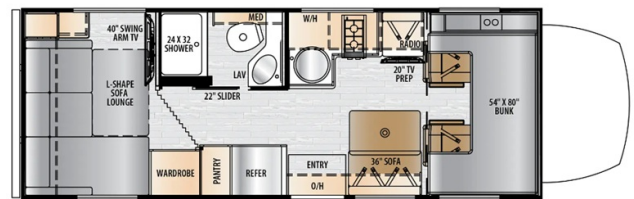

SPECIAL UNIT

\$159,995.00

Originally \$233,994

2024 FOREST RIVER EAST TO WEST ENTRADA 24RL

SPECIFICATIONS

Year	2024
Manufacturer	FOREST RIVER
Brand	EAST TO WEST ENTRADA
Model	24RL
Type	Motorhome
Class	C
Fuel Type	Diesel
Status	New
Stock #	I1191
Financing Available	✓
Warranty Available	✓
Odometer	1200 kms.
VIN	N/A
Chassis	N/A
Engine	N/A
Transmission	AUTO
Suspension	N/A
Leveling	N/A
Exterior Length	25.5 ft.
Dry Weight	9140 lbs.
Sleeping Capacity	5 person(s)
Interior Colour	N/A
Exterior Colour	N/A
Slideouts	N/A

24RL

©2023 Optimum RV - Inman

Disclaimer: Product information, pricing and photos are as accurate as possible and are subject to change without notice.

SELLING FEATURES

Are you searching for a slide-less motorhome then we have the one for you, introducing the East to West Entrada 24FL. With features such as Mercedes 3.0L V6 turbo diesel engine, active brake assist, automatic 7G - Tronic transmission, voice command, steering wheel integration and Mercedes navigat...