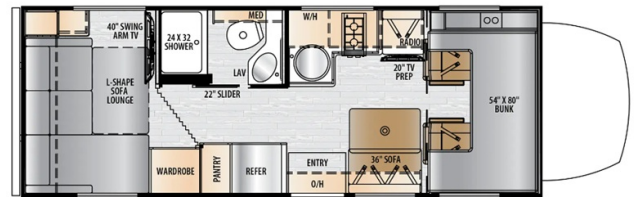

©2023 Optimum RV - Inman

Disclaimer: Product information, pricing and photos are as accurate as possible and are subject to change without notice.

SELLING FEATURES

Are you searching for a slide-less motorhome then we have the one for you, introducing the East to West Entrada 24FL. With features such as Mercedes 3.0L V6 turbo diesel engine, active brake assist, automatic 7G - Tronic transmission, voice command, steering wheel integration and Mercedes navigat...

OPTIONS & EQUIPMENT

Awning	Heating	Aux Battery	Dual Wheels	Electric Step	Enclosed Underbelly	Extra Door
Generator	Heated Tanks	Inverter	LPG Detector	Rear Video Camera (Colour)	Smoke Detector	
Solar Panel	Spot Lights	Trailer Hitch				

Powered by focusRV