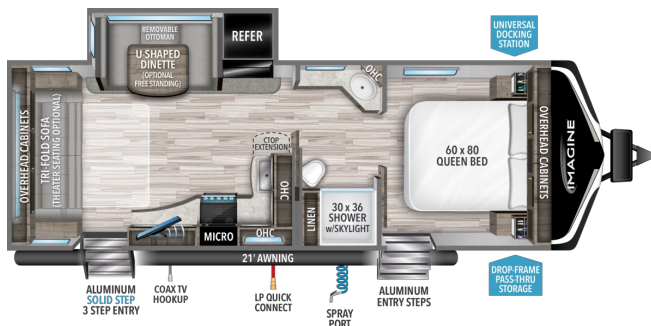

2024 GRAND DESIGN IMAGINE 2500RL

SPECIFICATIONS

Year	2024
Manufacturer	GRAND DESIGN
Brand	IMAGINE
Model	2500RL
Type	Travel Trailer
Status	New
Stock #	7436
Financing Available	✓
Warranty Available	✓
Suspension	N/A
Leveling	N/A
Exterior Length	29.0 ft.
Dry Weight	N/A lbs.
Sleeping Capacity	6 person(s)
Interior Colour	N/A
Exterior Colour	N/A
Slideouts	1