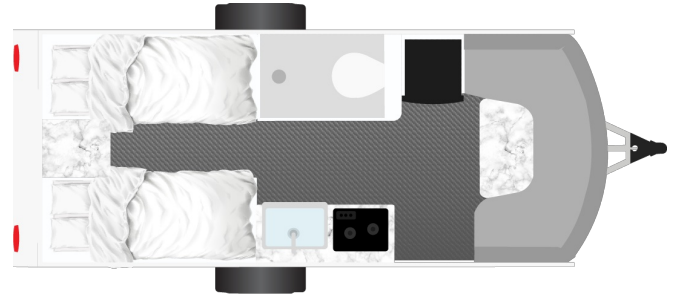

SPECIAL UNIT

$57,995.00

Originally $63,995

2024 INTECH RV SOL DUSK

SPECIFICATIONS

Year	2024
Manufacturer	INTECH RV
Brand	SOL
Model	DUSK
Type	Travel Trailer
Status	New
Stock #	N017406
Suspension	N/A
Leveling	N/A
Exterior Length	20.8 ft.
Dry Weight	3980 lbs.
Sleeping Capacity	N/A person(s)
Interior Colour	N/A
Exterior Colour	N/A
Slideouts	N/A

Disclaimer: Product information, pricing and photos are as accurate as possible and are subject to change without notice.

Powered by focusRV