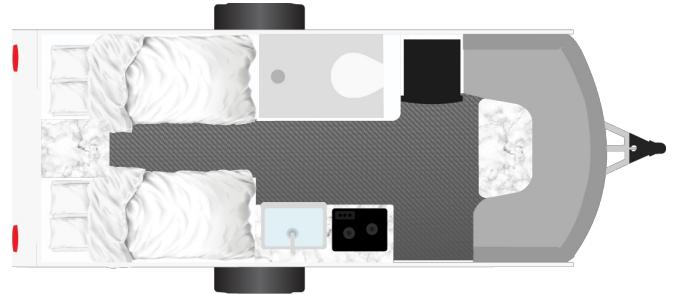

2025 INTECH RV SOL DUSK ROVER

\$64,995.00

Originally \$75,980.00

SPECIFICATIONS

Year	2025
Manufacturer	INTECH RV
Brand	SOL
Model	DUSK ROVER
Type	Travel Trailer
Status	New
Stock #	N020485
Suspension	N/A
Leveling	Manual
Exterior Length	20.8 ft.
Dry Weight	3980 lbs.
Sleeping Capacity	4 person(s)
Interior Colour	N/A
Exterior Colour	N/A
Slideouts	N/A