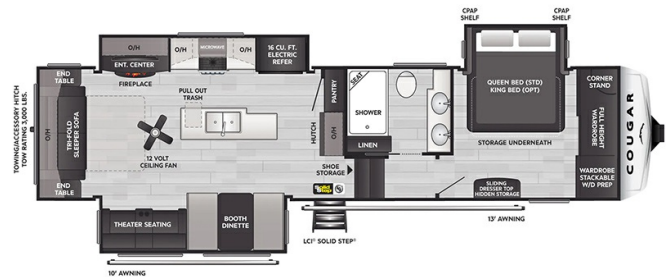

SPECIAL UNIT

2025 KEYSTONE COUGAR 316RLS

SPECIFICATIONS

Year	2025
Manufacturer	KEYSTONE
Brand	COUGAR
Model	316RLS
Type	Fifth Wheel
Status	New
Stock #	T000420
Suspension	N/A
Leveling	N/A
Exterior Length	35.7 ft.
Dry Weight	10679 lbs.
Sleeping Capacity	6 person(s)
Interior Colour	N/A
Exterior Colour	Fiberglass
Slideouts	3

Disclaimer: Product information, pricing and photos are as accurate as possible and are subject to change without notice.

SELLING FEATURES

Specifications and Features:

- Length (ft): 35'8"
- Height (ft): 13'4"
- GVWR (lbs): 12300
- Dry Weight (lbs): 10679
- Payload Capacity (lbs): 1621
- Hitch Weight (lbs): 1900
- Number Of Fresh Water Holding Tanks: 1
- Total Fresh Water Tank Capacity (gal): 75
- Number Of Gray Water Holding Ta...