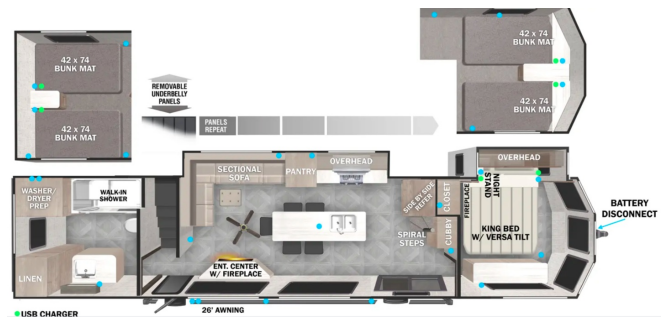

\$223 Weekly

2024 FOREST RIVER Wildwood Grand Lodge 42VIEW

SPECIFICATIONS

Year	2024
Manufacturer	FOREST RIVER
Brand	Wildwood Grand Lodge
Model	42VIEW
Type	Destination Trailer
Status	New
Stock #	1097
Financing Available	✓
Warranty Available	✓
Suspension	N/A
Leveling	N/A
Exterior Length	45.0 ft.
Dry Weight	13690 lbs.
Sleeping Capacity	10 person(s)
Interior Colour	N/A
Exterior Colour	N/A
Slideouts	3

Disclaimer: Product information, pricing and photos are as accurate as possible and are subject to change without notice.

SELLING FEATURES

Step into luxury and comfort with the 2024 Forest River Wildwood Grand Lodge 42VIEW. This spacious and well-designed park model offers a true escape into the heart of nature without sacrificing modern amenities. With a length of 42 feet, this Grand Lodge boasts an expansive living space, com...