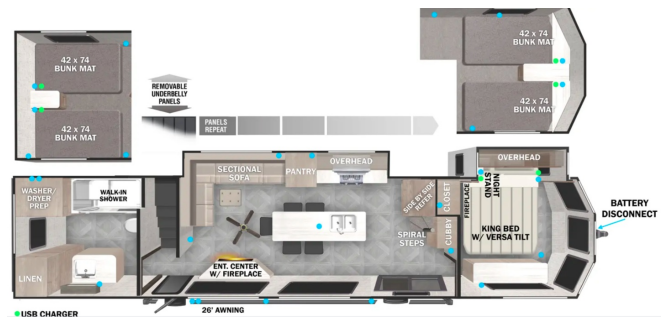

LOVESICK LAKE RV SALES

steve@lovesicklakepark.ca 1-877-654-3587

#4738 Hwy 28, Lakefield, ON K0L 2H0

Local 1-877-654-3587 | Fax 1-705-654-4850 | www.lovesicklakersales.ca

SPECIAL UNIT

$99,995.00

Originally $102,995

$223 Weekly

2024 FOREST RIVER Wildwood Grand Lodge 42VIEW

SPECIFICATIONS

Year	2024
Manufacturer	FOREST RIVER
Brand	Wildwood Grand Lodge
Model	42VIEW
Type	Destination Trailer
Status	New
Stock #	1097
Financing Available	✓
Warranty Available	✓
Suspension	N/A
Leveling	N/A
Exterior Length	45.0 ft.
Dry Weight	13690 lbs.
Sleeping Capacity	10 person(s)
Interior Colour	N/A
Exterior Colour	N/A
Slideouts	3

Disclaimer: Product information, pricing and photos are as accurate as possible and are subject to change without notice.

SELLING FEATURES

Step into luxury and comfort with the 2024 Forest River Wildwood Grand Lodge 42VIEW. This spacious and well-designed park model offers a true escape into the heart of nature without sacrificing modern amenities. With a length of 42 feet, this Grand Lodge boasts an expansive living space, com...

Powered by focusRV